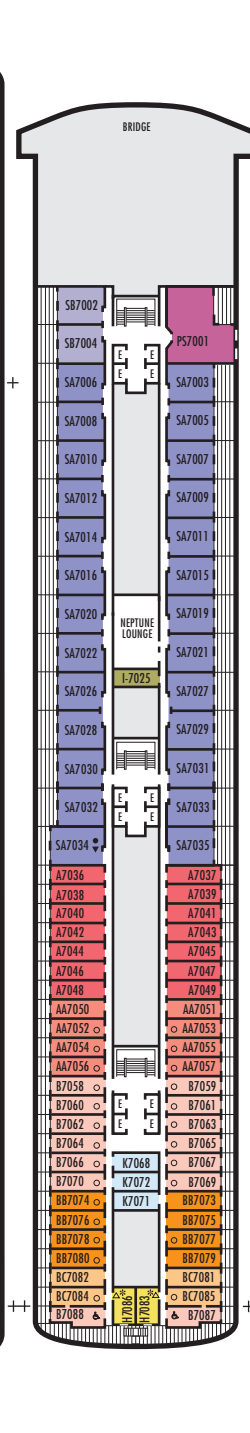

NAVIGATION DECK
Staterooms 7001-7088