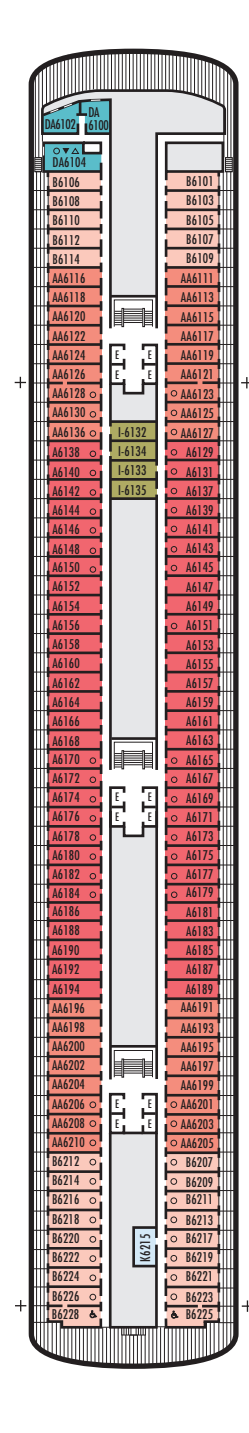

VERANDAH DECK
Staterooms 6100-6228