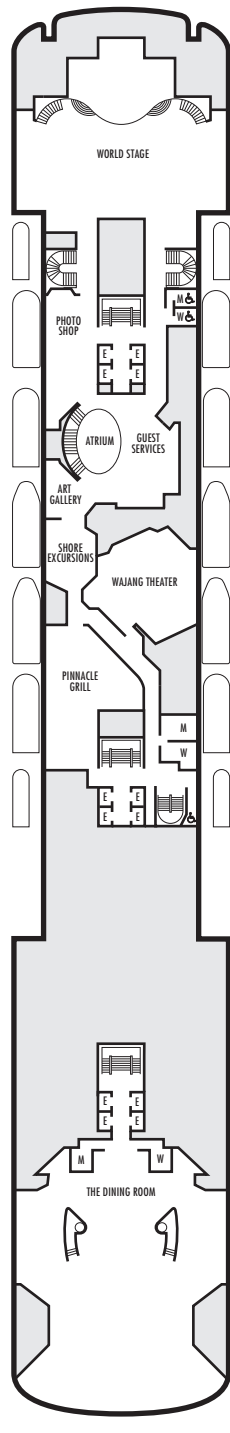

Important Note: Not all staterooms within each category have the same furniture configuration and/or facilities. Appropriate symbols within the rooms on the deck plans describe differences from the stateroom descriptions below.

VERANDAH SUITES

PS

Pinnacle Suite: Bedroom with 1 king-size bed, oversize whirlpool bath & shower, living room, dining room, dressing room, private verandah, pantry, 1 sofa bed for 2 persons, mini-bar, refrigerator, guest toilet, floor-to-ceiling windows.

Large: 2 lower beds convertible to 1 queen-size bed, bathtub & shower.

Large: 2 lower beds convertible to 1 queen-size bed, bathtub & shower. All H-category staterooms have portholes. All H-category staterooms have fully obstructed views.

INTERIOR STATEROOMS

Large: 2 lower beds convertible to 1 queen-size bed, shower.

DOLPHIN DECK
Staterooms 1800-1964

MAIN DECK
Staterooms 2500-2715

LOWER PROMENADE DECK
Staterooms 3300-3431

PROMENADE DECK

UPPER PROMENADE DECK