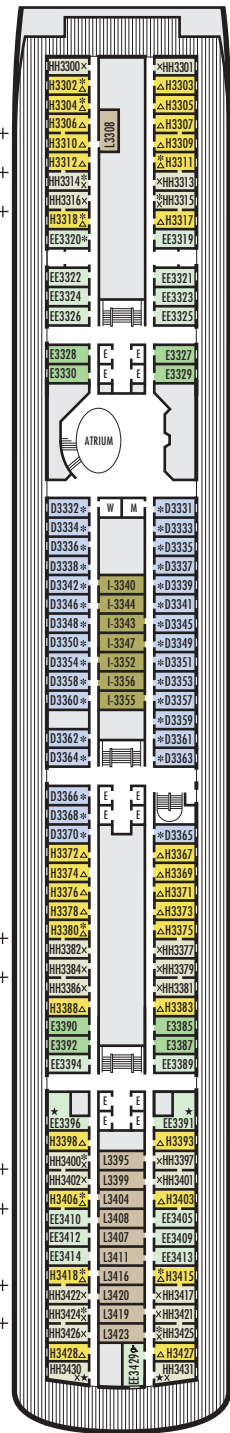

ZAANDAM

DECK PLANS & STATEROOMS

The deck plans are color-coded by category of stateroom, and the category letter precedes the stateroom number in each room. All staterooms are equipped with flat-panel television, DVD player, telephone and multichannel music.

Important Note: Not all staterooms within each category have the same furniture configuration and/or facilities. Appropriate symbols within the rooms on the deck plans describe differences from the stateroom descriptions below.

Large: 2 lower beds convertible to 1 queen-size bed, bathtub & shower.

Large: 2 lower beds convertible to 1 queen-size bed, bathtub & shower. All H-category staterooms have portholes. All H-category staterooms have fully obstructed views.

INTERIOR STATEROOMS

Large: 2 lower beds convertible to 1 queen-size bed, shower.

DOLPHIN DECK
Staterooms 1800-1964

MAIN DECK
Staterooms 2500-2715

LOWER PROMENADE DECK
Staterooms 3300-3431

PROMENADE DECK

UPPER PROMENADE DECK