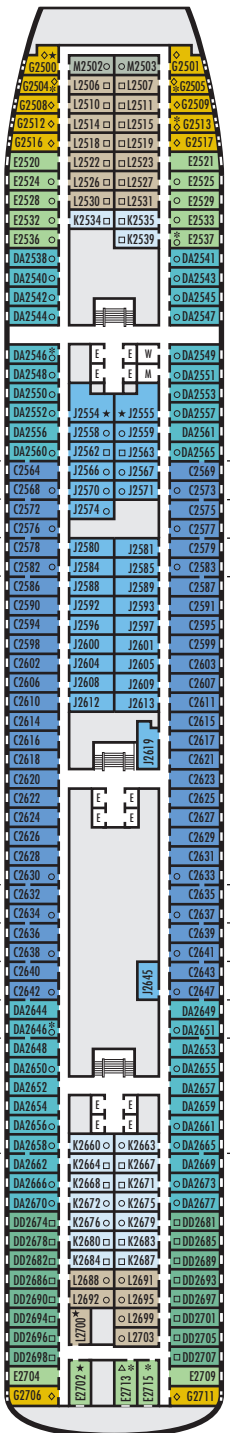

MAIN DECK
Staterooms 2500-2715