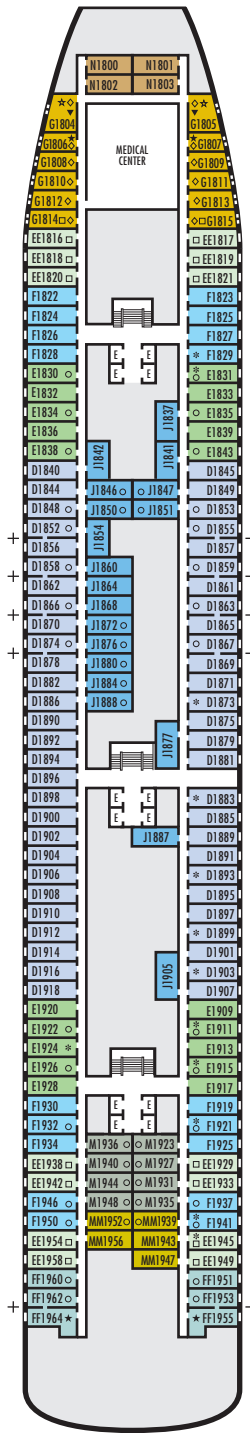

Important Note: Not all staterooms within each category have the same furniture configuration and/or facilities. Appropriate symbols within the rooms on the deck plans describe differences from the stateroom descriptions below.

VERANDAH SUITES

PS

Pinnacle Suite: Bedroom with 1 king-size bed, oversize whirlpool bath & shower, living room, dining room, dressing room, private verandah, pantry, 1 sofa bed for 2 persons, mini-bar, refrigerator, guest toilet, floor-to-ceiling windows.

SA SB

Neptune Suites: 2 lower beds convertible to 1 king-size bed, whirlpool bath & shower, large sitting area, dressing room, private verandah, 1 sofa bed for 2 persons, mini-bar, refrigerator, floor-to-ceiling windows.

Vista Suites: 2 lower beds convertible to 1 queen-size bed, whirlpool bath & shower, large sitting area, private verandah, mini-bar, refrigerator, floor-to-ceiling windows.

OCEAN-VIEW STATEROOMS

C

Large: 2 lower beds convertible to 1 queen-size bed, shower.

Large: 2 lower beds convertible to 1 queen-size bed, bathtub & shower.

Large: 2 lower beds convertible to 1 queen-size bed, bathtub & shower. All H-category staterooms have portholes. All H-category staterooms have fully obstructed views.

INTERIOR STATEROOMS

Large: 2 lower beds convertible to 1 queen-size bed, shower.

DOLPHIN DECK
Staterooms 1800-1964