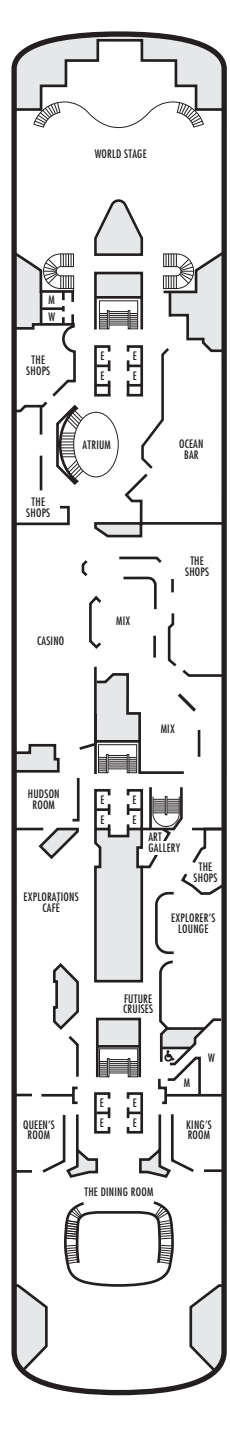

UPPER PROMENADE DECK