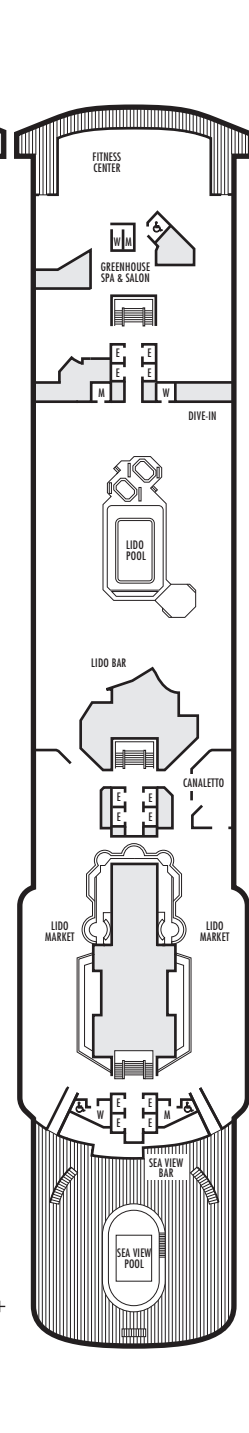

ZAANDAM

DECK PLANS & STATEROOMS

The deck plans are color-coded by category of stateroom, and the category letter precedes the stateroom number in each room. All staterooms are equipped with flat-panel television, DVD player, telephone and multichannel music.

Important Note: Not all staterooms within each category have the same furniture configuration and/or facilities. Appropriate symbols within the rooms on the deck plans describe differences from the stateroom descriptions below.

VERANDAH SUITES

PS

Pinnacle Suite: Bedroom with 1 king-size bed, oversize whirlpool bath & shower, living room, dining room, dressing room, private verandah, pantry, 1 sofa bed for 2 persons, mini-bar, refrigerator, guest toilet, floor-to-ceiling windows.

SA SB

Neptune Suites: 2 lower beds convertible to 1 king-size bed, whirlpool bath & shower, large sitting area, dressing room, private verandah, 1 sofa bed for 2 persons, mini-bar, refrigerator, floor-to-ceiling windows.

Vista Suites: 2 lower beds convertible to 1 queen-size bed, whirlpool bath & shower, large sitting area, private verandah, mini-bar, refrigerator, floor-to-ceiling windows.

OCEAN-VIEW STATEROOMS

C

Large: 2 lower beds convertible to 1 queen-size bed, shower.

Large: 2 lower beds convertible to 1 queen-size bed, bathtub & shower.

Large: 2 lower beds convertible to 1 queen-size bed, bathtub & shower. All H-category staterooms have portholes. All H-category staterooms have fully obstructed views.

INTERIOR STATEROOMS

Large: 2 lower beds convertible to 1 queen-size bed, shower.

LIDO DECK

STATEROOM SYMBOL LEGEND