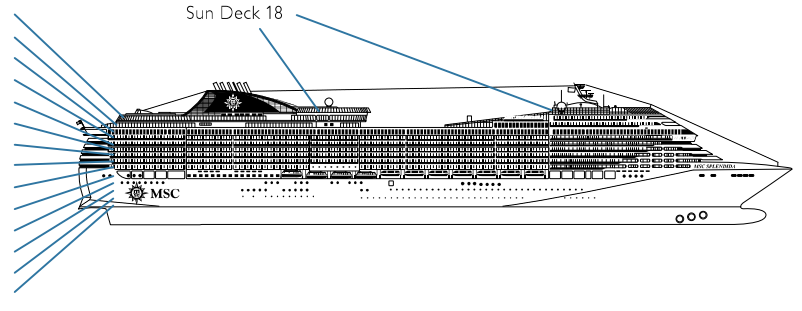

DECK PLAN & ACCOMMODATION

- Sun Deck 18
- Michelangelo Deck 16
- Leonardo da Vinci Deck 15
- Raffaello Deck 14
- Piero della Francesca Deck 13
- De Chirico Deck 12
- Caravaggio Deck 11
- Botticelli Deck 10
- Tintoretto Deck 9
- Giotto Deck 8
- Tiziano Deck 7
- Modigliani Deck 6
- Canaletto Deck 5
- Fiume Deck 4

DECK 18
SUN DECK

DECK 16
MICHELANGELO

DECK 15
LEONARDO
DA VINCI

DECK 14
RAFFAELLO

DECK 13
PIERO
DELLA FRANCESCA

DECK 12
DE CHIRICO

DECK 11
CARAVAGGIO

CABINS CATEGORIES

Inside > Bella	Inside > Fantastica	Balcony > Aurea	Deluxe Suite > MSC Yacht Club
Ocean View > Bella	Ocean View > Fantastica	Suite > Aurea	Executive & Family > MSC Yacht Club
Balcony > Bella*	Balcony > Fantastica		Royal Suite > MSC Yacht Club