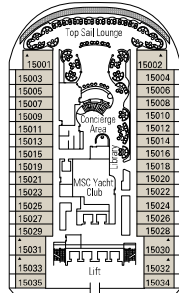

DECK PLAN & ACCOMMODATION

- Sun Deck 18
- Michelangelo Deck 16
- Leonardo da Vinci Deck 15
- Raffaello Deck 14
- Piero della Francesca Deck 13
- De Chirico Deck 12
- Caravaggio Deck 11
- Botticelli Deck 10
- Tintoretto Deck 9
- Giotto Deck 8
- Tiziano Deck 7
- Modigliani Deck 6
- Canaletto Deck 5
- Fiume Deck 4

DECK 18
SUN DECK

DECK 16
MICHELANGELO

DECK 15
LEONARDO
DA VINCI

DECK 14
RAFFAELLO

DECK 13
PIERO
DELLA FRANCESCA

DECK 12
DE CHIRICO

DECK 11
CARAVAGGIO

CABINS CATEGORIES

Inside > Bella	Inside > Fantastica	Balcony > Aurea	Deluxe Suite > MSC Yacht Club
Ocean View > Bella	Ocean View > Fantastica	Suite > Aurea	Executive & Family > MSC Yacht Club
Balcony > Bella*	Balcony > Fantastica		Royal Suite > MSC Yacht Club