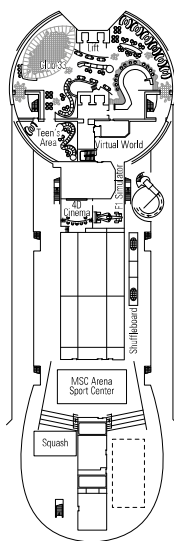

DECK PLAN & ACCOMMODATION

- Sun Deck 18
- Michelangelo Deck 16
- Leonardo da Vinci Deck 15
- Raffaello Deck 14
- Piero della Francesca Deck 13
- De Chirico Deck 12
- Caravaggio Deck 11
- Botticelli Deck 10
- Tintoretto Deck 9
- Giotto Deck 8
- Tiziano Deck 7
- Modigliani Deck 6
- Canaletto Deck 5
- Fiume Deck 4

DECK 18
SUN DECK

DECK 16
MICHELANGELO

DECK 15
LEONARDO
DA VINCI

DECK 14
RAFFAELLO

DECK 13
PIERO
DELLA FRANCESCA

DECK 12
DE CHIRICO

DECK 11
CARAVAGGIO

CABINS CATEGORIES

Inside > Bella	Inside > Fantastica	Balcony > Aurea	Deluxe Suite > MSC Yacht Club
Ocean View > Bella	Ocean View > Fantastica	Suite > Aurea	Executive & Family > MSC Yacht Club
Balcony > Bella*	Balcony > Fantastica		Royal Suite > MSC Yacht Club

LEGEND

- ▲ Sofa bed
- ◆ Double sofa bed
- ◆ 3rd bed is a bunk bed
- 3rd and 4th beds are bunks
- ⊠ Connecting cabins
- ⊠ Executive & Family Suite MSC Yacht Club / Suite Aurea with panoramic sealed window
- H Cabin for guest with disabilities or reduced mobility