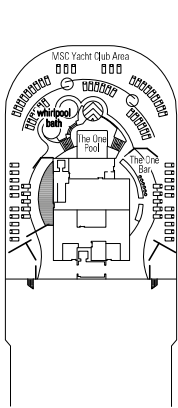

DECK PLAN & ACCOMMODATION

- Sun Deck 18
- Michelangelo Deck 16
- Leonardo da Vinci Deck 15
- Raffaello Deck 14
- Piero della Francesca Deck 13
- De Chirico Deck 12
- Caravaggio Deck 11
- Botticelli Deck 10
- Tintoretto Deck 9
- Giotto Deck 8
- Tiziano Deck 7
- Modigliani Deck 6
- Canaletto Deck 5
- Fiume Deck 4

DECK 18
SUN DECK

DECK 16
MICHELANGELO

DECK 15
LEONARDO
DA VINCI

DECK 14
RAFFAELLO

DECK 13
PIERO
DELLA FRANCESCA

DECK 12
DE CHIRICO

DECK 11
CARAVAGGIO

CABINS CATEGORIES

Inside > Bella	Inside > Fantastica	Balcony > Aurea	Deluxe Suite > MSC Yacht Club
Ocean View > Bella	Ocean View > Fantastica	Suite > Aurea	Executive & Family > MSC Yacht Club
Balcony > Bella*	Balcony > Fantastica		Royal Suite > MSC Yacht Club

LEGEND

- ▲ Sofa bed
- ◆ Double sofa bed
- ◆ 3rd bed is a bunk bed
- 3rd and 4th beds are bunks
- ⊠ Connecting cabins
- ⊠ Executive & Family Suite MSC Yacht Club / Suite Aurea with panoramic sealed window
- H Cabin for guest with disabilities or reduced mobility