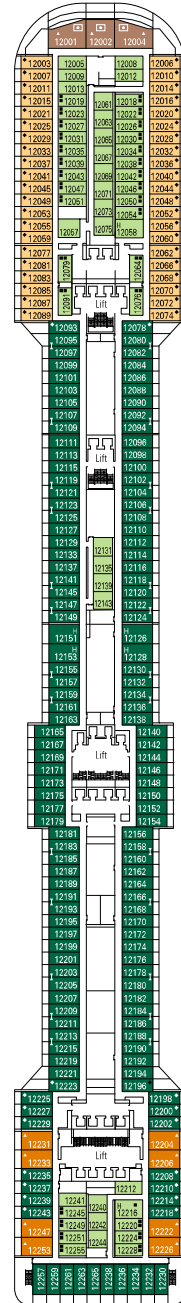

DECK PLAN & ACCOMMODATION

- Sun Deck 18
- Michelangelo Deck 16
- Leonardo da Vinci Deck 15
- Raffaello Deck 14
- Piero della Francesca Deck 13
- De Chirico Deck 12
- Caravaggio Deck 11
- Botticelli Deck 10
- Tintoretto Deck 9
- Giotto Deck 8
- Tiziano Deck 7
- Modigliani Deck 6
- Canaletto Deck 5
- Fiume Deck 4

DECK 18
SUN DECK

DECK 16
MICHELANGELO

DECK 15
LEONARDO
DA VINCI

DECK 14
RAFFAELLO

DECK 13
PIERO
DELLA FRANCESCA

DECK 12
DE CHIRICO

DECK 11
CARAVAGGIO

CABINS CATEGORIES

Inside > Bella	Inside > Fantastica	Balcony > Aurea	Deluxe Suite > MSC Yacht Club
Ocean View > Bella	Ocean View > Fantastica	Suite > Aurea	Executive & Family > MSC Yacht Club
Balcony > Bella*	Balcony > Fantastica		Royal Suite > MSC Yacht Club

- 3rd bed available in all categories
- 4th bed available in all categories (except MSC Yacht Club Suites)

- All cabins have one double bed convertible to two single beds
- * Cabins 8138, 8140, 8141, 8142, 8143, 8144, 8145, 8147 have partially restricted views