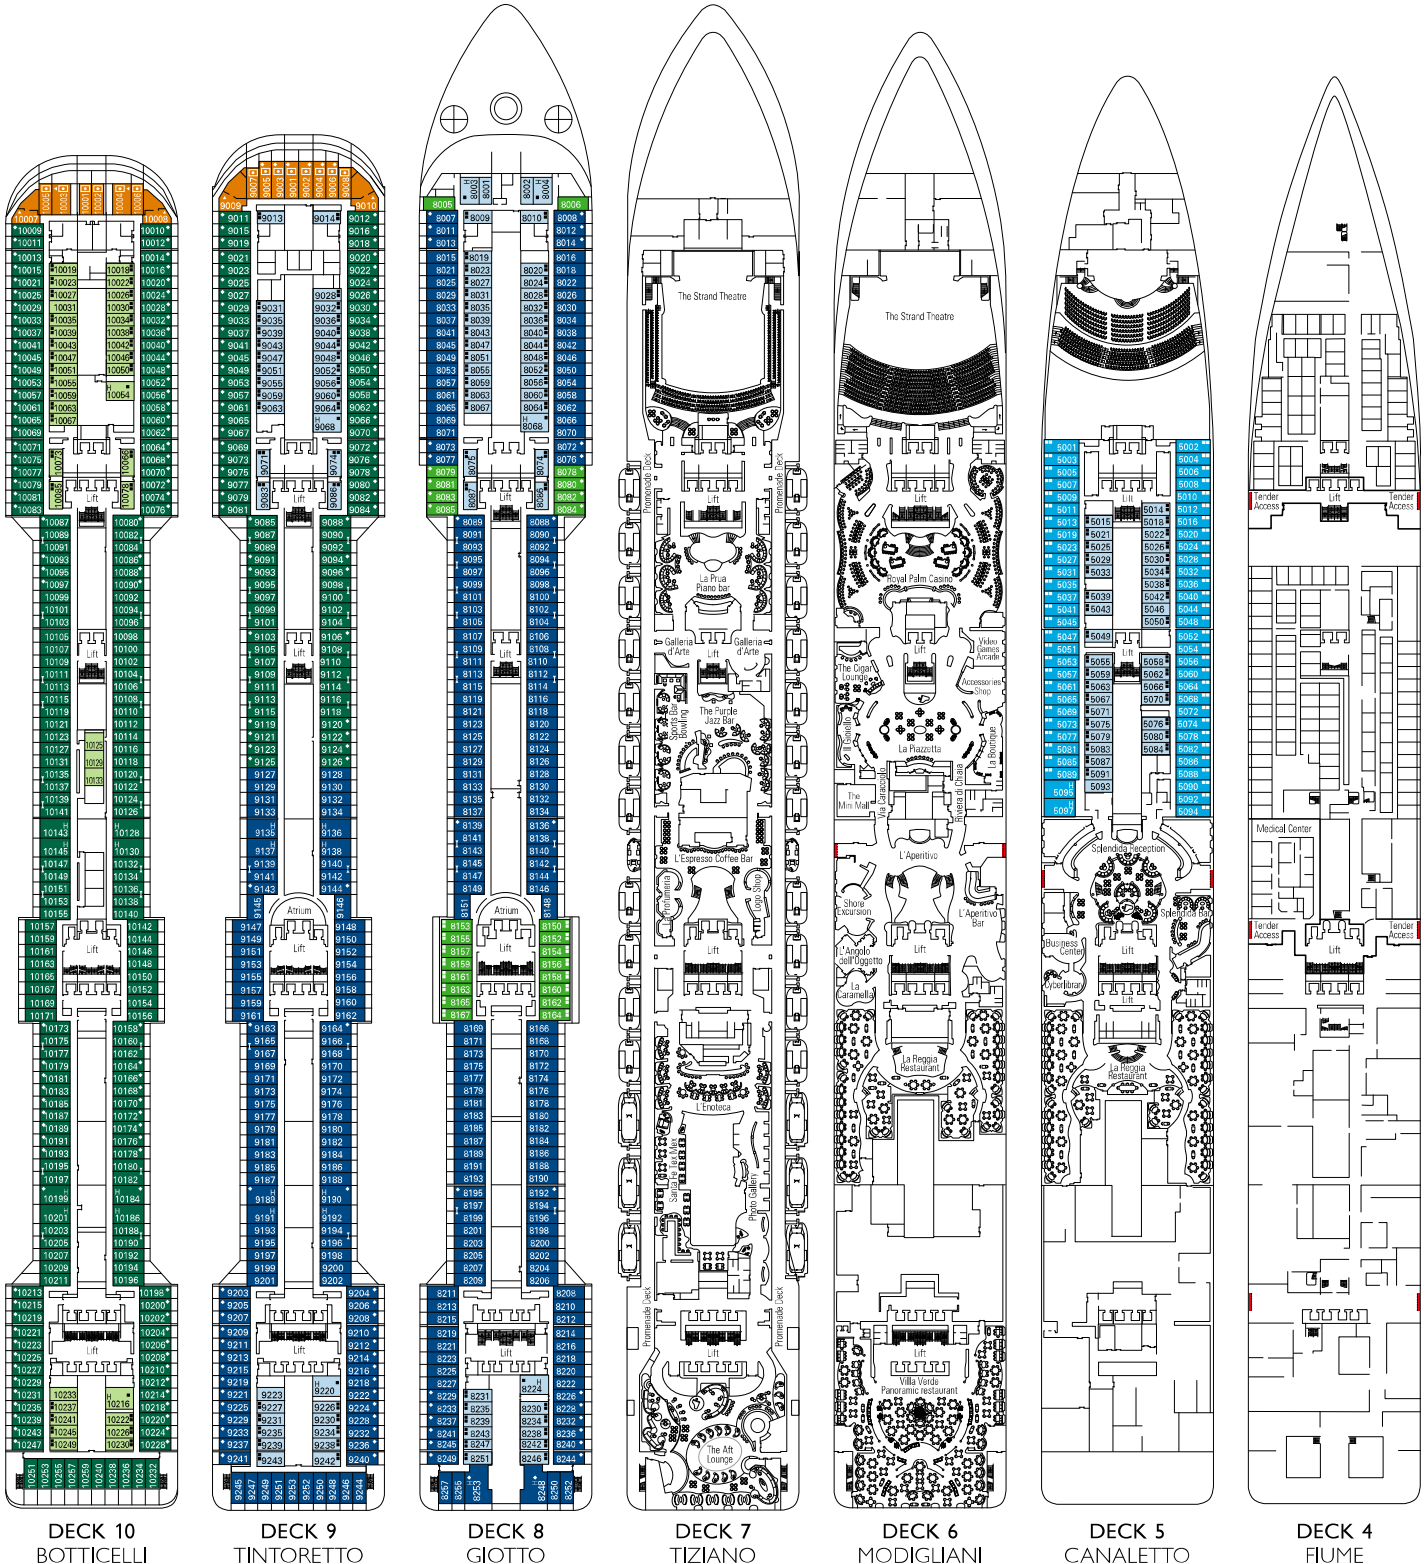

Inside > Bella	Inside > Fantastica	Balcony > Aurea	Deluxe Suite > MSC Yacht Club
Ocean View > Bella	Ocean View > Fantastica	Suite > Aurea	Executive & Family > MSC Yacht Club
Balcony > Bella*	Balcony > Fantastica		Royal Suite > MSC Yacht Club

- 3rd bed available in all categories
- 4th bed available in all categories (except MSC Yacht Club Suites)

- All cabins have one double bed convertible to two single beds
- * Cabins 8138, 8140, 8141, 8142, 8143, 8144, 8145, 8147 have partially restricted views

LEGEND

- ▲ Sofa bed
- ◆ Double sofa bed
- ◆ 3rd bed is a bunk bed
- 3rd and 4th beds are bunks
- ⊠ Connecting cabins
- ⊠ Executive & Family Suite MSC Yacht Club / Suite Aurea with panoramic sealed window
- H Cabin for guest with disabilities or reduced mobility

Data and descriptions are subject to change and will be verified at the time of booking.

DECK 10
BOTTICELLI

DECK 9
TINTORETTO

DECK 8
GIOTTO

DECK 7
TIZIANO

DECK 6
MODIGLIANI

DECK 5
CANALETTO

DECK 4
FIUME