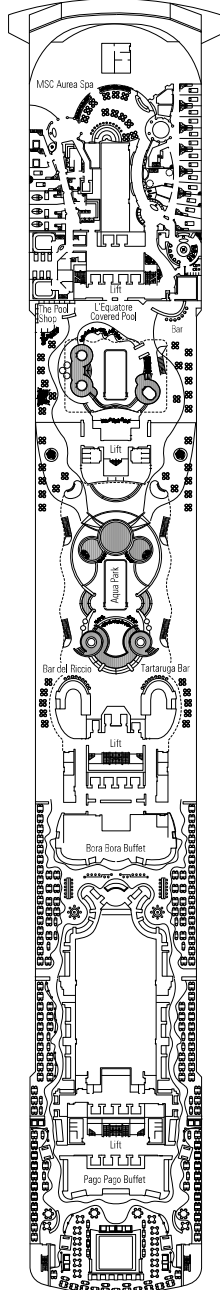

DECK PLAN & ACCOMMODATION

- Sun Deck 18
- Michelangelo Deck 16
- Leonardo da Vinci Deck 15
- Raffaello Deck 14
- Piero della Francesca Deck 13
- De Chirico Deck 12
- Caravaggio Deck 11
- Botticelli Deck 10
- Tintoretto Deck 9
- Giotto Deck 8
- Tiziano Deck 7
- Modigliani Deck 6
- Canaletto Deck 5
- Fiume Deck 4

DECK 18
SUN DECK

DECK 16
MICHELANGELO

DECK 15
LEONARDO
DA VINCI

DECK 14
RAFFAELLO

DECK 13
PIERO
DELLA FRANCESCA

DECK 12
DE CHIRICO

DECK 11
CARAVAGGIO

CABINS CATEGORIES

- 3rd bed available in all categories
- 4th bed available in all categories (except MSC Yacht Club Suites)

- All cabins have one double bed convertible to two single beds
- * Cabins 8138, 8140, 8141, 8142, 8143, 8144, 8145, 8147 have partially restricted views

Data and descriptions are subject to change and will be verified at the time of booking.

DECK 10
BOTTICELLI

DECK 9
TINTORETTO

DECK 8
GIOTTO

DECK 7
TIZIANO

DECK 6
MODIGLIANI

DECK 5
CANALETTO

DECK 4
FIUME