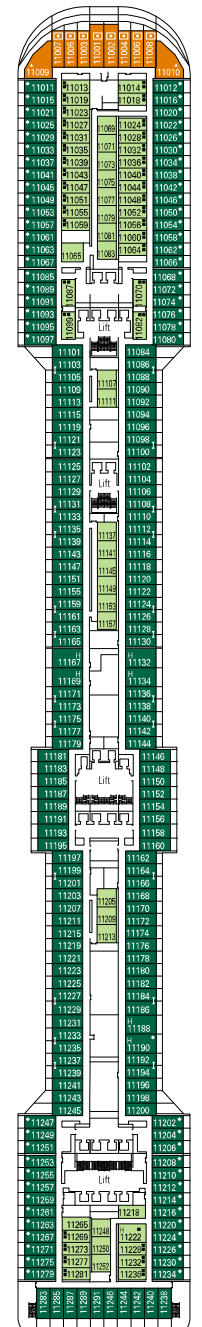

DECK PLAN & ACCOMMODATION

- Sun Deck 18
- Michelangelo Deck 16
- Leonardo da Vinci Deck 15
- Raffaello Deck 14
- Piero della Francesca Deck 13
- De Chirico Deck 12
- Caravaggio Deck 11
- Botticelli Deck 10
- Tintoretto Deck 9
- Giotto Deck 8
- Tiziano Deck 7
- Modigliani Deck 6
- Canaletto Deck 5
- Fiume Deck 4

DECK 18
SUN DECK

DECK 16
MICHELANGELO

DECK 15
LEONARDO
DA VINCI

DECK 14
RAFFAELLO

DECK 13
PIERO
DELLA FRANCESCA

DECK 12
DE CHIRICO

DECK 11
CARAVAGGIO

CABINS CATEGORIES

- 3rd bed available in all categories
- 4th bed available in all categories (except MSC Yacht Club Suites)

- All cabins have one double bed convertible to two single beds
- * Cabins 8138, 8140, 8141, 8142, 8143, 8144, 8145, 8147 have partially restricted views

Data and descriptions are subject to change and will be verified at the time of booking.

DECK 10
BOTTICELLI

DECK 9
TINTORETTO

DECK 8
GIOTTO

DECK 7
TIZIANO

DECK 6
MODIGLIANI

DECK 5
CANALETTO

DECK 4
FIUME