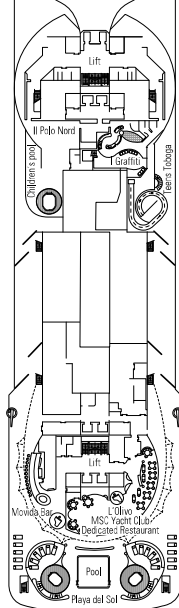

DECK PLAN & ACCOMMODATION

- Sun Deck 18
- Michelangelo Deck 16
- Leonardo da Vinci Deck 15
- Raffaello Deck 14
- Piero della Francesca Deck 13
- De Chirico Deck 12
- Caravaggio Deck 11
- Botticelli Deck 10
- Tintoretto Deck 9
- Giotto Deck 8
- Tiziano Deck 7
- Modigliani Deck 6
- Canaletto Deck 5
- Fiume Deck 4

DECK 18
SUN DECK

DECK 16
MICHELANGELO

DECK 15
LEONARDO
DA VINCI

DECK 14
RAFFAELLO

DECK 13
PIERO
DELLA FRANCESCA

DECK 12
DE CHIRICO

DECK 11
CARAVAGGIO

CABINS CATEGORIES

Inside > Bella	Inside > Fantastica	Balcony > Aurea	Deluxe Suite > MSC Yacht Club
Ocean View > Bella	Ocean View > Fantastica	Suite > Aurea	Executive & Family > MSC Yacht Club
Balcony > Bella*	Balcony > Fantastica		Royal Suite > MSC Yacht Club

Data and descriptions are subject to change and will be verified at the time of booking.

DECK 10
BOTTICELLI

DECK 9
TINTORETTO

DECK 8
GIOTTO

DECK 7
TIZIANO

DECK 6
MODIGLIANI

DECK 5
CANALETTO

DECK 4
FIUME