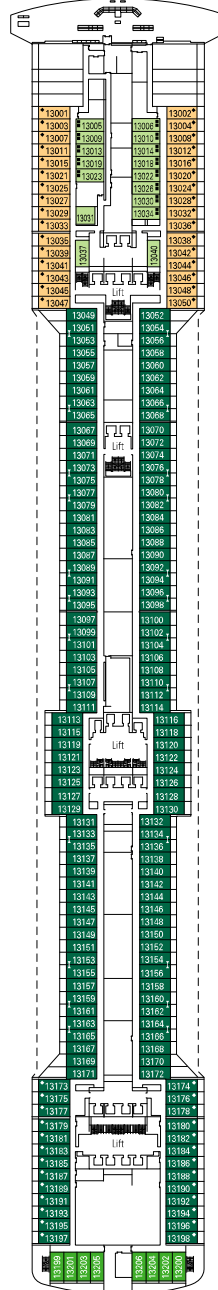

DECK PLAN & ACCOMMODATION

- Sun Deck 18
- Michelangelo Deck 16
- Leonardo da Vinci Deck 15
- Raffaello Deck 14
- Piero della Francesca Deck 13
- De Chirico Deck 12
- Caravaggio Deck 11
- Botticelli Deck 10
- Tintoretto Deck 9
- Giotto Deck 8
- Tiziano Deck 7
- Modigliani Deck 6
- Canaletto Deck 5
- Fiume Deck 4

DECK 18
SUN DECK

DECK 16
MICHELANGELO

DECK 15
LEONARDO
DA VINCI

DECK 14
RAFFAELLO

DECK 13
PIERO
DELLA FRANCESCA

DECK 12
DE CHIRICO

DECK 11
CARAVAGGIO

CABINS CATEGORIES

- 3rd bed available in all categories
- 4th bed available in all categories (except MSC Yacht Club Suites)

- All cabins have one double bed convertible to two single beds
- * Cabins 8138, 8140, 8141, 8142, 8143, 8144, 8145, 8147 have partially restricted views

Data and descriptions are subject to change and will be verified at the time of booking.

DECK 10
BOTTICELLI

DECK 9
TINTORETTO

DECK 8
GIOTTO

DECK 7
TIZIANO

DECK 6
MODIGLIANI

DECK 5
CANALETTO

DECK 4
FIUME