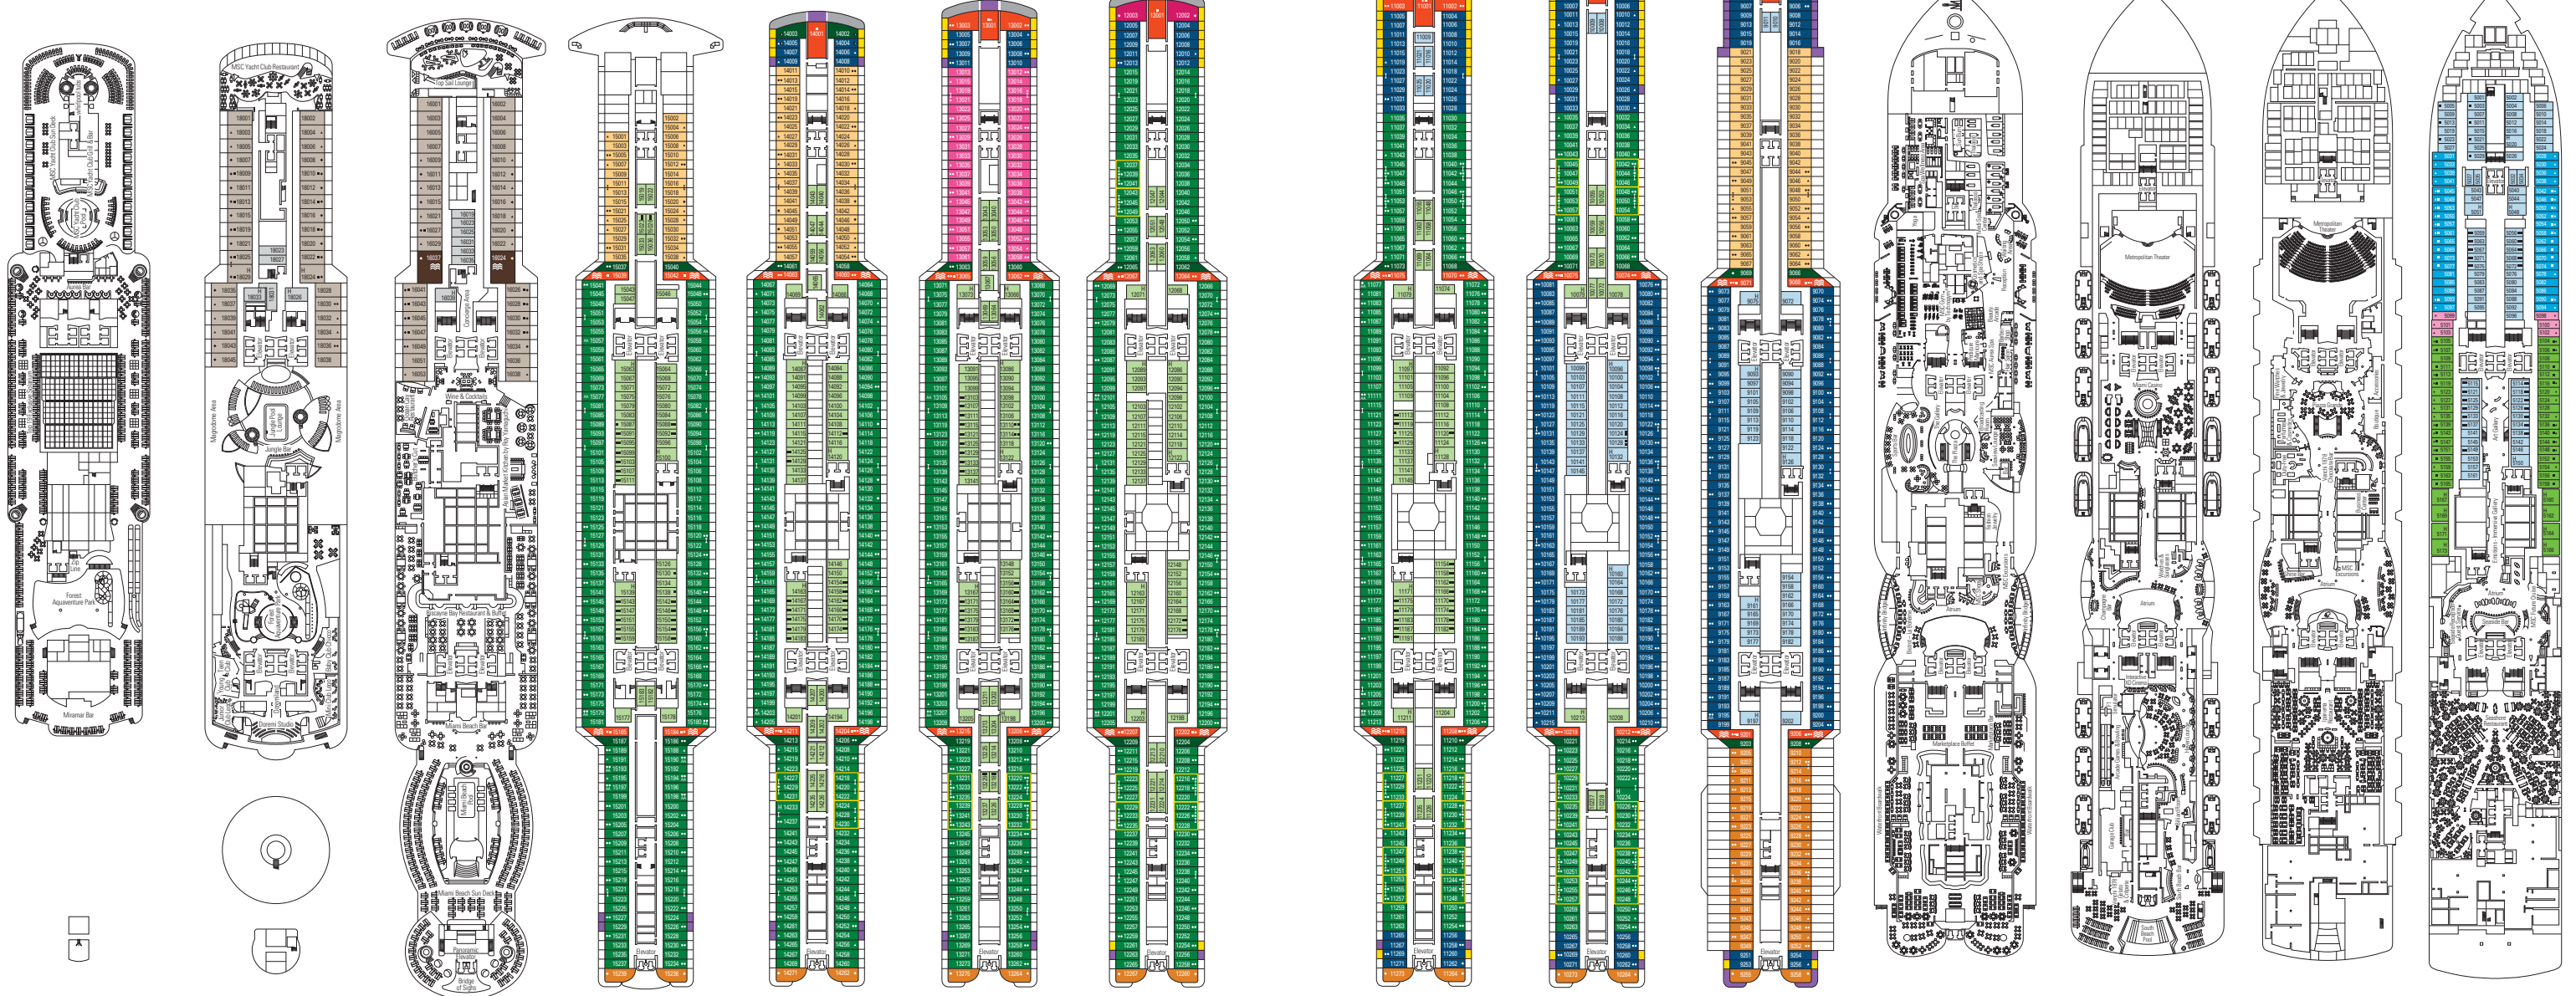

Data and descriptions are subject to change and will be verified at the time of booking.

STATEROOM CATEGORIES AND EXPERIENCES

BELLA › Interior (I1)	FANTASTICA › Interior (I2)	WELLNESS › Interior (IW)	AUREA › Balcony (B3)	MSC YACHT CLUB › Interior Suite (YIN)
BELLA › Ocean View (O1)	FANTASTICA › Ocean View (O2)	WELLNESS › Ocean View (OW)	AUREA › Suite (S3)	MSC YACHT CLUB › Deluxe Suite (YC1)
BELLA › Balcony (B1)	FANTASTICA › Balcony (B2)	WELLNESS › Balcony (BW)	AUREA › Grand Suite** (SE3)	MSC YACHT CLUB › Royal Suite (YC3)
	FANTASTICA › Staterooms for Families*	WELLNESS › Grand Suite (SEW)	AUREA › Suite with Whirlpool Tub (SJ3)	
	FANTASTICA › Suite (S2)			

Ship configuration may be subject to change depending on the season and on the destination. ***The upper bed of the bunk bed has a maximum weight limit of 176 lbs. and should not be used by children under 6 years of age.