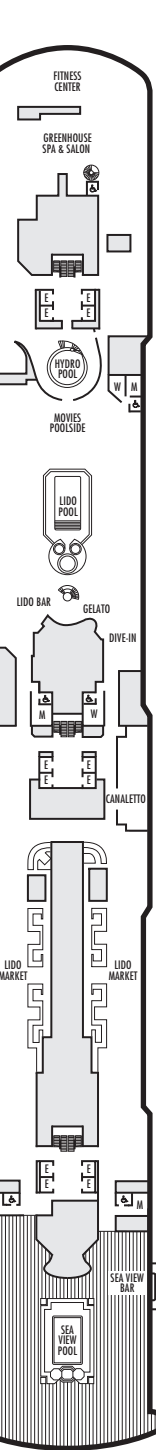

Signature Suites: 2 lower beds convertible to 1 king-size bed, 1 Murphy bed for 1 person, bathroom with dual-sink vanity, shower, large sitting area, private verandah, floor-to-ceiling windows.

Vista Suites: 2 lower beds convertible to 1 queen-size bed, shower, sitting area, private verandah, refrigerator, floor-to-ceiling windows.

VERANDAH STATEROOMS

Verandah: 2 lower beds convertible to 1 queen-size bed, shower, sitting area, private verandah, floor-to-ceiling windows. All VH-category staterooms have partially obstructed views.

OCEAN-VIEW STATEROOMS

Family: 2 lower beds convertible to 1 queen-size bed, 1 sofa bed for 2 persons & 1 upper bed. 2 bathrooms — one with bathtub, shower, sink & toilet; one with shower & sink.

Large: 2 lower beds convertible to 1 queen-size bed, shower.

Single: 1 lower bed, shower.

INTERIOR STATEROOMS

Large or Standard: 2 lower beds convertible to 1 queen-size bed, shower.

▼ Spa Suites and Staterooms. Opt for the serenity of a Spa Suite or Stateroom, featuring modern spa amenities.

LIDO DECK