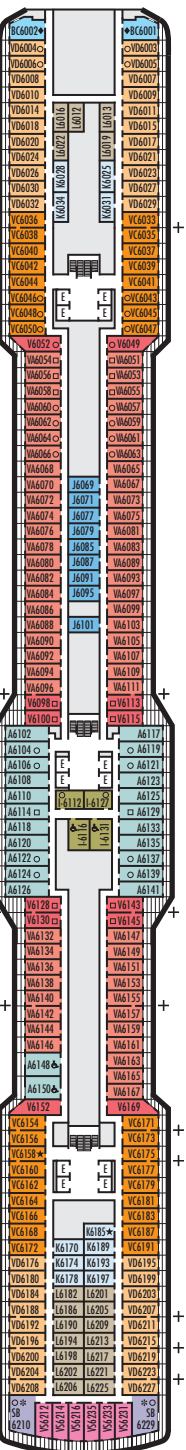

Signature Suites: 2 lower beds convertible to 1 king-size bed, 1 Murphy bed for 1 person, bathroom with dual-sink vanity, shower, large sitting area, private verandah, floor-to-ceiling windows.

Vista Suites: 2 lower beds convertible to 1 queen-size bed, shower, sitting area, private verandah, refrigerator, floor-to-ceiling windows.

VERANDAH STATEROOMS

Verandah: 2 lower beds convertible to 1 queen-size bed, shower, sitting area, private verandah, floor-to-ceiling windows. All VH-category staterooms have partially obstructed views.

OCEAN-VIEW STATEROOMS

Family: 2 lower beds convertible to 1 queen-size bed, 1 sofa bed for 2 persons & 1 upper bed. 2 bathrooms — one with bathtub, shower, sink & toilet; one with shower & sink.

Large: 2 lower beds convertible to 1 queen-size bed, shower.

Single: 1 lower bed, shower.

INTERIOR STATEROOMS

Large or Standard: 2 lower beds convertible to 1 queen-size bed, shower.

▼ Spa Suites and Staterooms. Opt for the serenity of a Spa Suite or Stateroom, featuring modern spa amenities.

MOZART DECK
Staterooms 6001–6235