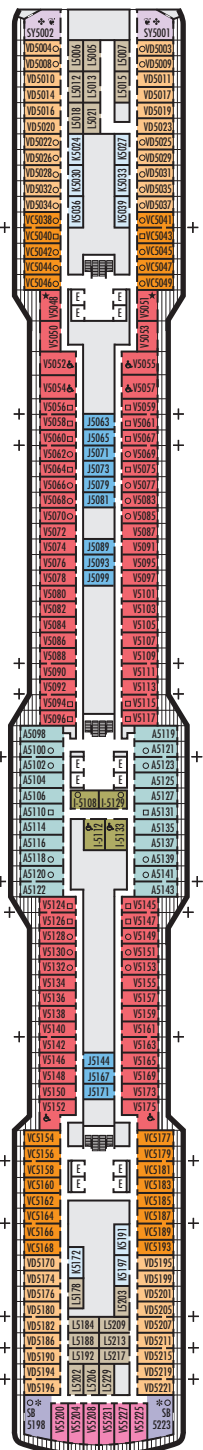

Signature Suites: 2 lower beds convertible to 1 king-size bed, 1 Murphy bed for 1 person, bathroom with dual-sink vanity, shower, large sitting area, private verandah, floor-to-ceiling windows.

Vista Suites: 2 lower beds convertible to 1 queen-size bed, shower, sitting area, private verandah, refrigerator, floor-to-ceiling windows.

VERANDAH STATEROOMS

Verandah: 2 lower beds convertible to 1 queen-size bed, shower, sitting area, private verandah, floor-to-ceiling windows. All VH-category staterooms have partially obstructed views.

OCEAN-VIEW STATEROOMS

Family: 2 lower beds convertible to 1 queen-size bed, 1 sofa bed for 2 persons & 1 upper bed. 2 bathrooms — one with bathtub, shower, sink & toilet; one with shower & sink.

Large: 2 lower beds convertible to 1 queen-size bed, shower.

Single: 1 lower bed, shower.

INTERIOR STATEROOMS

Large or Standard: 2 lower beds convertible to 1 queen-size bed, shower.

▼ Spa Suites and Staterooms. Opt for the serenity of a Spa Suite or Stateroom, featuring modern spa amenities.

GERSHWIN DECK
Staterooms 5001–5231