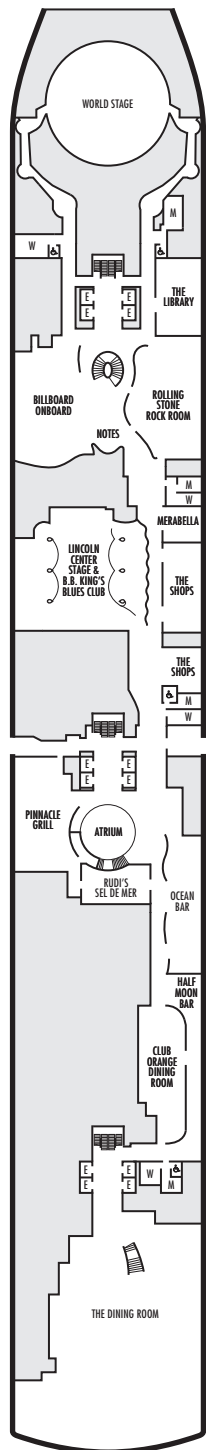

Signature Suites: 2 lower beds convertible to 1 king-size bed, 1 Murphy bed for 1 person, bathroom with dual-sink vanity, shower, large sitting area, private verandah, floor-to-ceiling windows.

Vista Suites: 2 lower beds convertible to 1 queen-size bed, shower, sitting area, private verandah, refrigerator, floor-to-ceiling windows.

VERANDAH STATEROOMS

Verandah: 2 lower beds convertible to 1 queen-size bed, shower, sitting area, private verandah, floor-to-ceiling windows. All VH-category staterooms have partially obstructed views.

OCEAN-VIEW STATEROOMS

Family: 2 lower beds convertible to 1 queen-size bed, 1 sofa bed for 2 persons & 1 upper bed. 2 bathrooms — one with bathtub, shower, sink & toilet; one with shower & sink.

Large: 2 lower beds convertible to 1 queen-size bed, shower.

Single: 1 lower bed, shower.

INTERIOR STATEROOMS

Large or Standard: 2 lower beds convertible to 1 queen-size bed, shower.

▼ Spa Suites and Staterooms. Opt for the serenity of a Spa Suite or Stateroom, featuring modern spa amenities.

PLAZA DECK