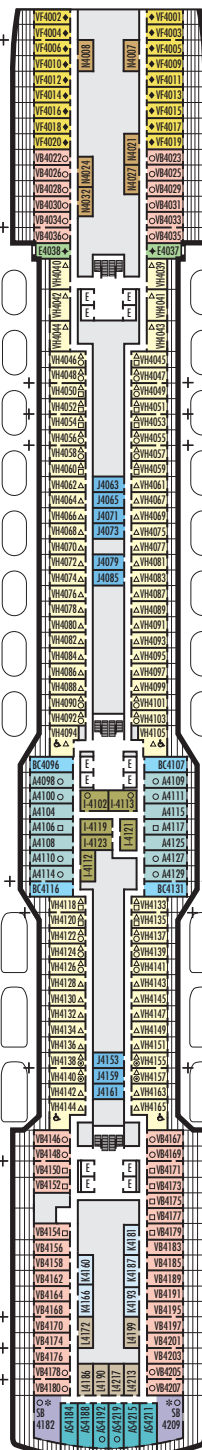

Signature Suites: 2 lower beds convertible to 1 king-size bed, 1 Murphy bed for 1 person, bathroom with dual-sink vanity, shower, large sitting area, private verandah, floor-to-ceiling windows.

Vista Suites: 2 lower beds convertible to 1 queen-size bed, shower, sitting area, private verandah, refrigerator, floor-to-ceiling windows.

VERANDAH STATEROOMS

Verandah: 2 lower beds convertible to 1 queen-size bed, shower, sitting area, private verandah, floor-to-ceiling windows. All VH-category staterooms have partially obstructed views.

OCEAN-VIEW STATEROOMS

Family: 2 lower beds convertible to 1 queen-size bed, 1 sofa bed for 2 persons & 1 upper bed. 2 bathrooms — one with bathtub, shower, sink & toilet; one with shower & sink.

Large: 2 lower beds convertible to 1 queen-size bed, shower.

Single: 1 lower bed, shower.

INTERIOR STATEROOMS

Large or Standard: 2 lower beds convertible to 1 queen-size bed, shower.

▼ Spa Suites and Staterooms. Opt for the serenity of a Spa Suite or Stateroom, featuring modern spa amenities.

BEETHOVEN DECK
Staterooms 4001–4219