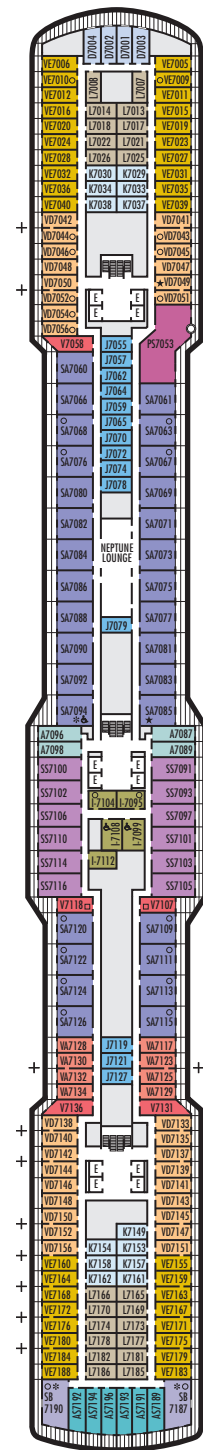

Signature Suites: 2 lower beds convertible to 1 king-size bed, 1 Murphy bed for 1 person, bathroom with dual-sink vanity, shower, large sitting area, private verandah, floor-to-ceiling windows.

Vista Suites: 2 lower beds convertible to 1 queen-size bed, shower, sitting area, private verandah, refrigerator, floor-to-ceiling windows.

VERANDAH STATEROOMS

Verandah: 2 lower beds convertible to 1 queen-size bed, shower, sitting area, private verandah, floor-to-ceiling windows. All VH-category staterooms have partially obstructed views.

OCEAN-VIEW STATEROOMS

Family: 2 lower beds convertible to 1 queen-size bed, 1 sofa bed for 2 persons & 1 upper bed. 2 bathrooms — one with bathtub, shower, sink & toilet; one with shower & sink.

Large: 2 lower beds convertible to 1 queen-size bed, shower.

Single: 1 lower bed, shower.

INTERIOR STATEROOMS

Large or Standard: 2 lower beds convertible to 1 queen-size bed, shower.

▼ Spa Suites and Staterooms. Opt for the serenity of a Spa Suite or Stateroom, featuring modern spa amenities.

SCHUBERT DECK
Staterooms 7001–7196