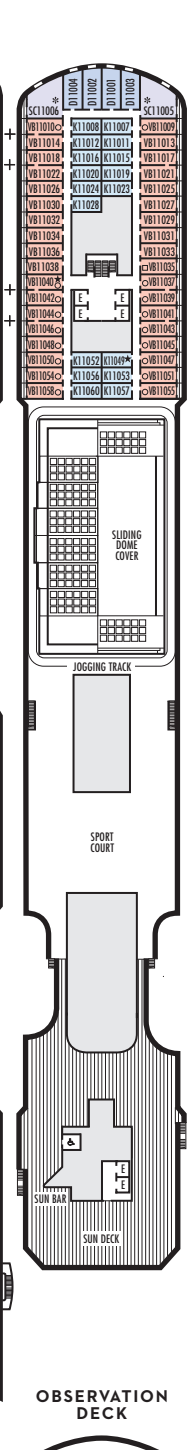

Signature Suites: 2 lower beds convertible to 1 king-size bed, 1 Murphy bed for 1 person, bathroom with dual-sink vanity, shower, large sitting area, private verandah, floor-to-ceiling windows.

Vista Suites: 2 lower beds convertible to 1 queen-size bed, shower, sitting area, private verandah, refrigerator, floor-to-ceiling windows.

VERANDAH STATEROOMS

Verandah: 2 lower beds convertible to 1 queen-size bed, shower, sitting area, private verandah, floor-to-ceiling windows. All VH-category staterooms have partially obstructed views.

OCEAN-VIEW STATEROOMS

Family: 2 lower beds convertible to 1 queen-size bed, 1 sofa bed for 2 persons & 1 upper bed. 2 bathrooms — one with bathtub, shower, sink & toilet; one with shower & sink.

Large: 2 lower beds convertible to 1 queen-size bed, shower.

Single: 1 lower bed, shower.

INTERIOR STATEROOMS

Large or Standard: 2 lower beds convertible to 1 queen-size bed, shower.

▼ Spa Suites and Staterooms. Opt for the serenity of a Spa Suite or Stateroom, featuring modern spa amenities.

SUN DECK
Staterooms 11001–11060