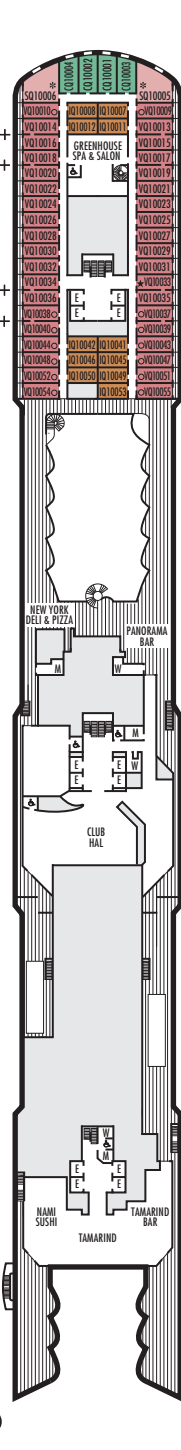

Signature Suites: 2 lower beds convertible to 1 king-size bed, 1 Murphy bed for 1 person, bathroom with dual-sink vanity, shower, large sitting area, private verandah, floor-to-ceiling windows.

Vista Suites: 2 lower beds convertible to 1 queen-size bed, shower, sitting area, private verandah, refrigerator, floor-to-ceiling windows.

VERANDAH STATEROOMS

Verandah: 2 lower beds convertible to 1 queen-size bed, shower, sitting area, private verandah, floor-to-ceiling windows. All VH-category staterooms have partially obstructed views.

OCEAN-VIEW STATEROOMS

Family: 2 lower beds convertible to 1 queen-size bed, 1 sofa bed for 2 persons & 1 upper bed. 2 bathrooms — one with bathtub, shower, sink & toilet; one with shower & sink.

Large: 2 lower beds convertible to 1 queen-size bed, shower.

Single: 1 lower bed, shower.

INTERIOR STATEROOMS

Large or Standard: 2 lower beds convertible to 1 queen-size bed, shower.

▼ Spa Suites and Staterooms. Opt for the serenity of a Spa Suite or Stateroom, featuring modern spa amenities.

PANORAMA DECK
Staterooms 10001–10055