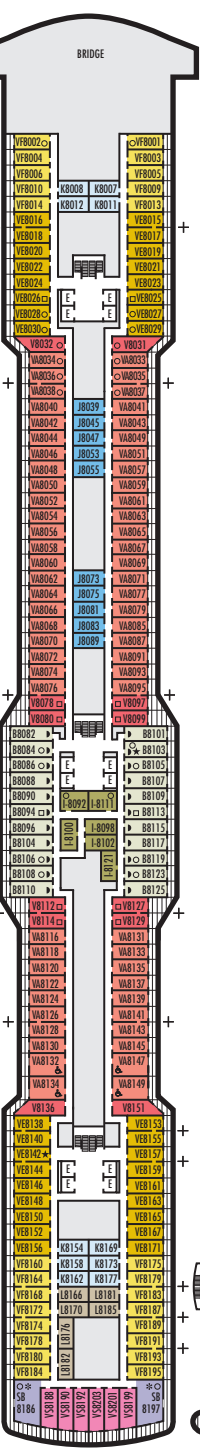

Signature Suites: 2 lower beds convertible to 1 king-size bed, 1 Murphy bed for 1 person, bathroom with dual-sink vanity, shower, large sitting area, private verandah, floor-to-ceiling windows.

Vista Suites: 2 lower beds convertible to 1 queen-size bed, shower, sitting area, private verandah, refrigerator, floor-to-ceiling windows.

VERANDAH STATEROOMS

Verandah: 2 lower beds convertible to 1 queen-size bed, shower, sitting area, private verandah, floor-to-ceiling windows. All VH-category staterooms have partially obstructed views.

OCEAN-VIEW STATEROOMS

Family: 2 lower beds convertible to 1 queen-size bed, 1 sofa bed for 2 persons & 1 upper bed. 2 bathrooms — one with bathtub, shower, sink & toilet; one with shower & sink.

Large: 2 lower beds convertible to 1 queen-size bed, shower.

Single: 1 lower bed, shower.

INTERIOR STATEROOMS

Large or Standard: 2 lower beds convertible to 1 queen-size bed, shower.

▼ Spa Suites and Staterooms. Opt for the serenity of a Spa Suite or Stateroom, featuring modern spa amenities.

NAVIGATION DECK
Staterooms 8001–8203