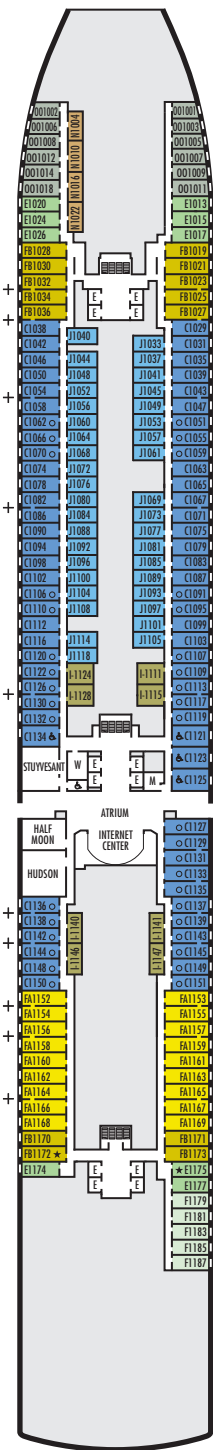

Signature Suites: 2 lower beds convertible to 1 king-size bed, 1 Murphy bed for 1 person, bathroom with dual-sink vanity, shower, large sitting area, private verandah, floor-to-ceiling windows.

Vista Suites: 2 lower beds convertible to 1 queen-size bed, shower, sitting area, private verandah, refrigerator, floor-to-ceiling windows.

VERANDAH STATEROOMS

Verandah: 2 lower beds convertible to 1 queen-size bed, shower, sitting area, private verandah, floor-to-ceiling windows. All VH-category staterooms have partially obstructed views.

OCEAN-VIEW STATEROOMS

Family: 2 lower beds convertible to 1 queen-size bed, 1 sofa bed for 2 persons & 1 upper bed. 2 bathrooms — one with bathtub, shower, sink & toilet; one with shower & sink.

Large: 2 lower beds convertible to 1 queen-size bed, shower.

Single: 1 lower bed, shower.

INTERIOR STATEROOMS

Large or Standard: 2 lower beds convertible to 1 queen-size bed, shower.

▼ Spa Suites and Staterooms. Opt for the serenity of a Spa Suite or Stateroom, featuring modern spa amenities.

MAIN DECK
Staterooms 1001–1187