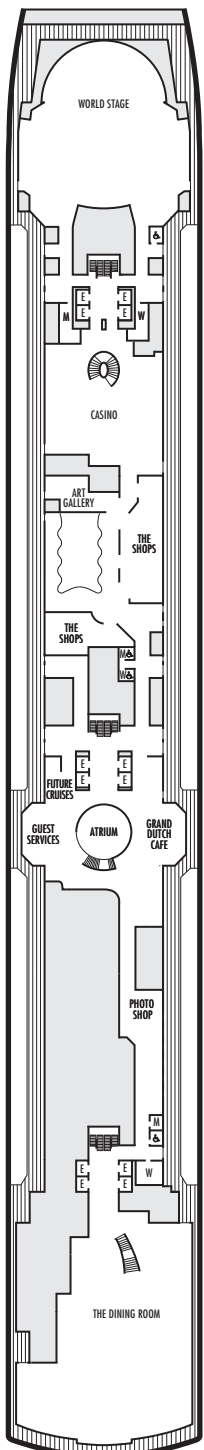

Signature Suites: 2 lower beds convertible to 1 king-size bed, 1 Murphy bed for 1 person, bathroom with dual-sink vanity, shower, large sitting area, private verandah, floor-to-ceiling windows.

Vista Suites: 2 lower beds convertible to 1 queen-size bed, shower, sitting area, private verandah, refrigerator, floor-to-ceiling windows.

VERANDAH STATEROOMS

Verandah: 2 lower beds convertible to 1 queen-size bed, shower, sitting area, private verandah, floor-to-ceiling windows. All VH-category staterooms have partially obstructed views.

OCEAN-VIEW STATEROOMS

Family: 2 lower beds convertible to 1 queen-size bed, 1 sofa bed for 2 persons & 1 upper bed. 2 bathrooms — one with bathtub, shower, sink & toilet; one with shower & sink.

Large: 2 lower beds convertible to 1 queen-size bed, shower.

Single: 1 lower bed, shower.

INTERIOR STATEROOMS

Large or Standard: 2 lower beds convertible to 1 queen-size bed, shower.

▼ Spa Suites and Staterooms. Opt for the serenity of a Spa Suite or Stateroom, featuring modern spa amenities.

PROMENADE DECK