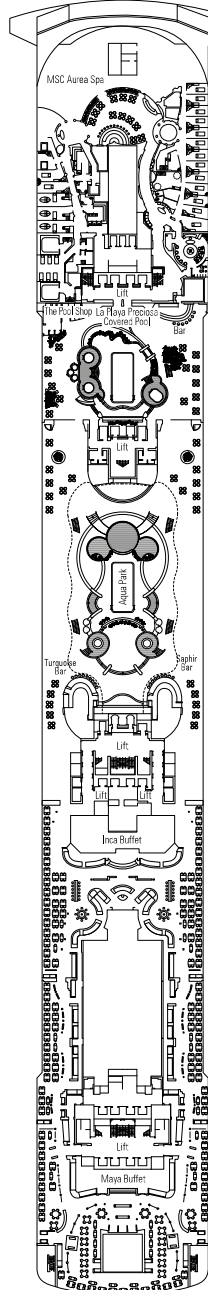

DECK PLAN & ACCOMMODATION

- Topazio Deck 18
- Acquamarina Deck 16
- Cristallo Deck 15
- Smeraldo Deck 14
- Ametista Deck 13
- Opale Deck 12
- Giada Deck 11
- Tormalina Deck 10
- Agata Deck 9
- Onice Deck 8
- Rubino Deck 7
- Diamante Deck 6
- Corallo Deck 5
- Ambra Deck 4

Topazio Deck 18

DECK 18
TOPAZIO

DECK 16
ACQUAMARINA

DECK 15
CRISTALLO

DECK 14
SMERALDO

DECK 13
AMETISTA

DECK 12
OPALE

DECK 11
GIADA

CABINS CATEGORIES

Inside > Bella	Inside > Fantastica	Balcony > Aurea	Deluxe Suite > MSC Yacht Club
Ocean View > Bella	Ocean View > Fantastica	Suite > Aurea	Executive & Family > MSC Yacht Club
Balcony > Bella*	Balcony > Fantastica		Royal Suite > MSC Yacht Club

- 3rd bed available in all categories
- 4th bed available in all categories

- All cabins have one double bed convertible to two single beds
- * Cabins 8134, 8136, 8137, 8138, 8139, 8140, 8141, 8143 have partially restricted views.