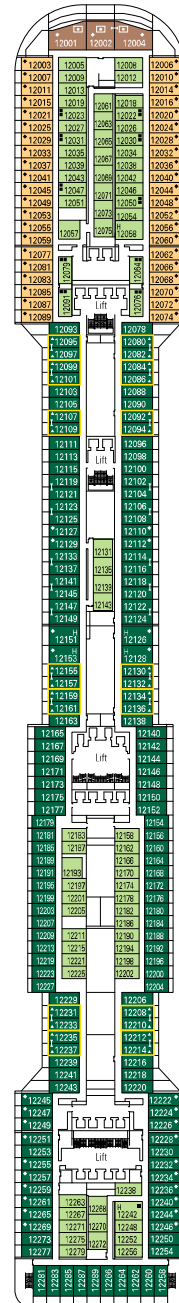

DECK PLAN & ACCOMMODATION

- Topazio Deck 18
- Acquamarina Deck 16
- Cristallo Deck 15
- Smeraldo Deck 14
- Ametista Deck 13
- Opale Deck 12
- Giada Deck 11
- Tormalina Deck 10
- Agata Deck 9
- Onice Deck 8
- Rubino Deck 7
- Diamante Deck 6
- Corallo Deck 5
- Ambra Deck 4

Topazio Deck 18

DECK 18
TOPAZIO

DECK 16
ACQUAMARINA

DECK 15
CRISTALLO

DECK 14
SMERALDO

DECK 13
AMETISTA

DECK 12
OPALE

DECK 11
GIADA

CABINS CATEGORIES

Inside > Bella	Inside > Fantastica	Balcony > Aurea	Deluxe Suite > MSC Yacht Club
Ocean View > Bella	Ocean View > Fantastica	Suite > Aurea	Executive & Family > MSC Yacht Club
Balcony > Bella*	Balcony > Fantastica		Royal Suite > MSC Yacht Club

- 3rd bed available in all categories
- 4th bed available in all categories

- All cabins have one double bed convertible to two single beds
- * Cabins 8134, 8136, 8137, 8138, 8139, 8140, 8141, 8143 have partially restricted views.