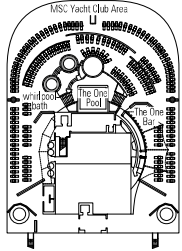

DECK PLAN & ACCOMMODATION

- Topazio Deck 18
- Acquamarina Deck 16
- Cristallo Deck 15
- Smeraldo Deck 14
- Ametista Deck 13
- Opale Deck 12
- Giada Deck 11
- Tormalina Deck 10
- Agata Deck 9
- Onice Deck 8
- Rubino Deck 7
- Diamante Deck 6
- Corallo Deck 5
- Ambra Deck 4

Topazio Deck 18

DECK 18
TOPAZIO

DECK 16
ACQUAMARINA

DECK 15
CRISTALLO

DECK 14
SMERALDO

DECK 13
AMETISTA

DECK 12
OPALE

DECK 11
GIADA