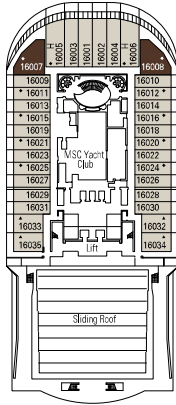

DECK PLAN & ACCOMMODATION

- Topazio Deck 18
- Acquamarina Deck 16
- Cristallo Deck 15
- Smeraldo Deck 14
- Ametista Deck 13
- Opale Deck 12
- Giada Deck 11
- Tormalina Deck 10
- Agata Deck 9
- Onice Deck 8
- Rubino Deck 7
- Diamante Deck 6
- Corallo Deck 5
- Ambra Deck 4

Topazio Deck 18

DECK 18
TOPAZIO

DECK 16
ACQUAMARINA

DECK 15
CRISTALLO

DECK 14
SMERALDO

DECK 13
AMETISTA

DECK 12
OPALE

DECK 11
GIADA