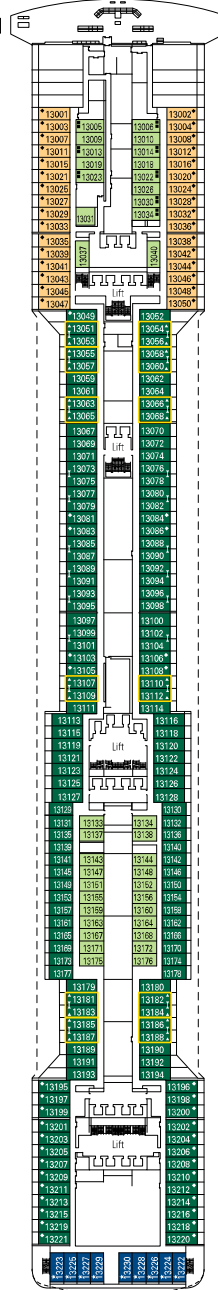

DECK PLAN & ACCOMMODATION

- Topazio Deck 18
- Acquamarina Deck 16
- Cristallo Deck 15
- Smeraldo Deck 14
- Ametista Deck 13
- Opale Deck 12
- Giada Deck 11
- Tormalina Deck 10
- Agata Deck 9
- Onice Deck 8
- Rubino Deck 7
- Diamante Deck 6
- Corallo Deck 5
- Ambra Deck 4

Topazio Deck 18

DECK 18
TOPAZIO

DECK 16
ACQUAMARINA

DECK 15
CRISTALLO

DECK 14
SMERALDO

DECK 13
AMETISTA

DECK 12
OPALE

DECK 11
GIADA

CABINS CATEGORIES

Inside > Bella	Inside > Fantastica	Balcony > Aurea	Deluxe Suite > MSC Yacht Club
Ocean View > Bella	Ocean View > Fantastica	Suite > Aurea	Executive & Family > MSC Yacht Club
Balcony > Bella*	Balcony > Fantastica		Royal Suite > MSC Yacht Club

- 3rd bed available in all categories
- 4th bed available in all categories

- All cabins have one double bed convertible to two single beds
- * Cabins 8134, 8136, 8137, 8138, 8139, 8140, 8141, 8143 have partially restricted views.