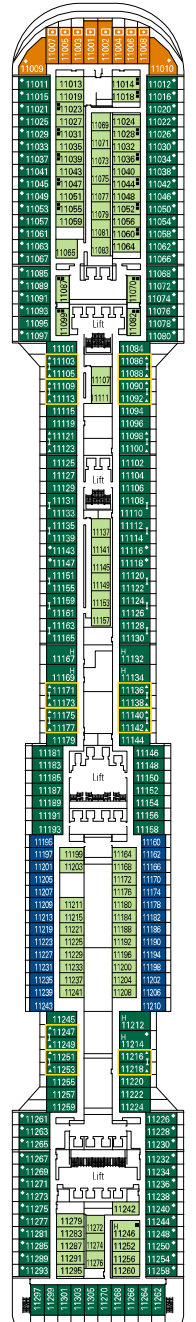

DECK PLAN & ACCOMMODATION

- Topazio Deck 18
- Acquamarina Deck 16
- Cristallo Deck 15
- Smeraldo Deck 14
- Ametista Deck 13
- Opale Deck 12
- Giada Deck 11
- Tormalina Deck 10
- Agata Deck 9
- Onice Deck 8
- Rubino Deck 7
- Diamante Deck 6
- Corallo Deck 5
- Ambra Deck 4

Topazio Deck 18

DECK 18
TOPAZIO

DECK 16
ACQUAMARINA

DECK 15
CRISTALLO

DECK 14
SMERALDO

DECK 13
AMETISTA

DECK 12
OPALE

DECK 11
GIADA

CABINS CATEGORIES

Inside > Bella	Inside > Fantastica	Balcony > Aurea	Deluxe Suite > MSC Yacht Club
Ocean View > Bella	Ocean View > Fantastica	Suite > Aurea	Executive & Family > MSC Yacht Club
Balcony > Bella*	Balcony > Fantastica		Royal Suite > MSC Yacht Club

- 3rd bed available in all categories
- 4th bed available in all categories

- All cabins have one double bed convertible to two single beds
- * Cabins 8134, 8136, 8137, 8138, 8139, 8140, 8141, 8143 have partially restricted views.