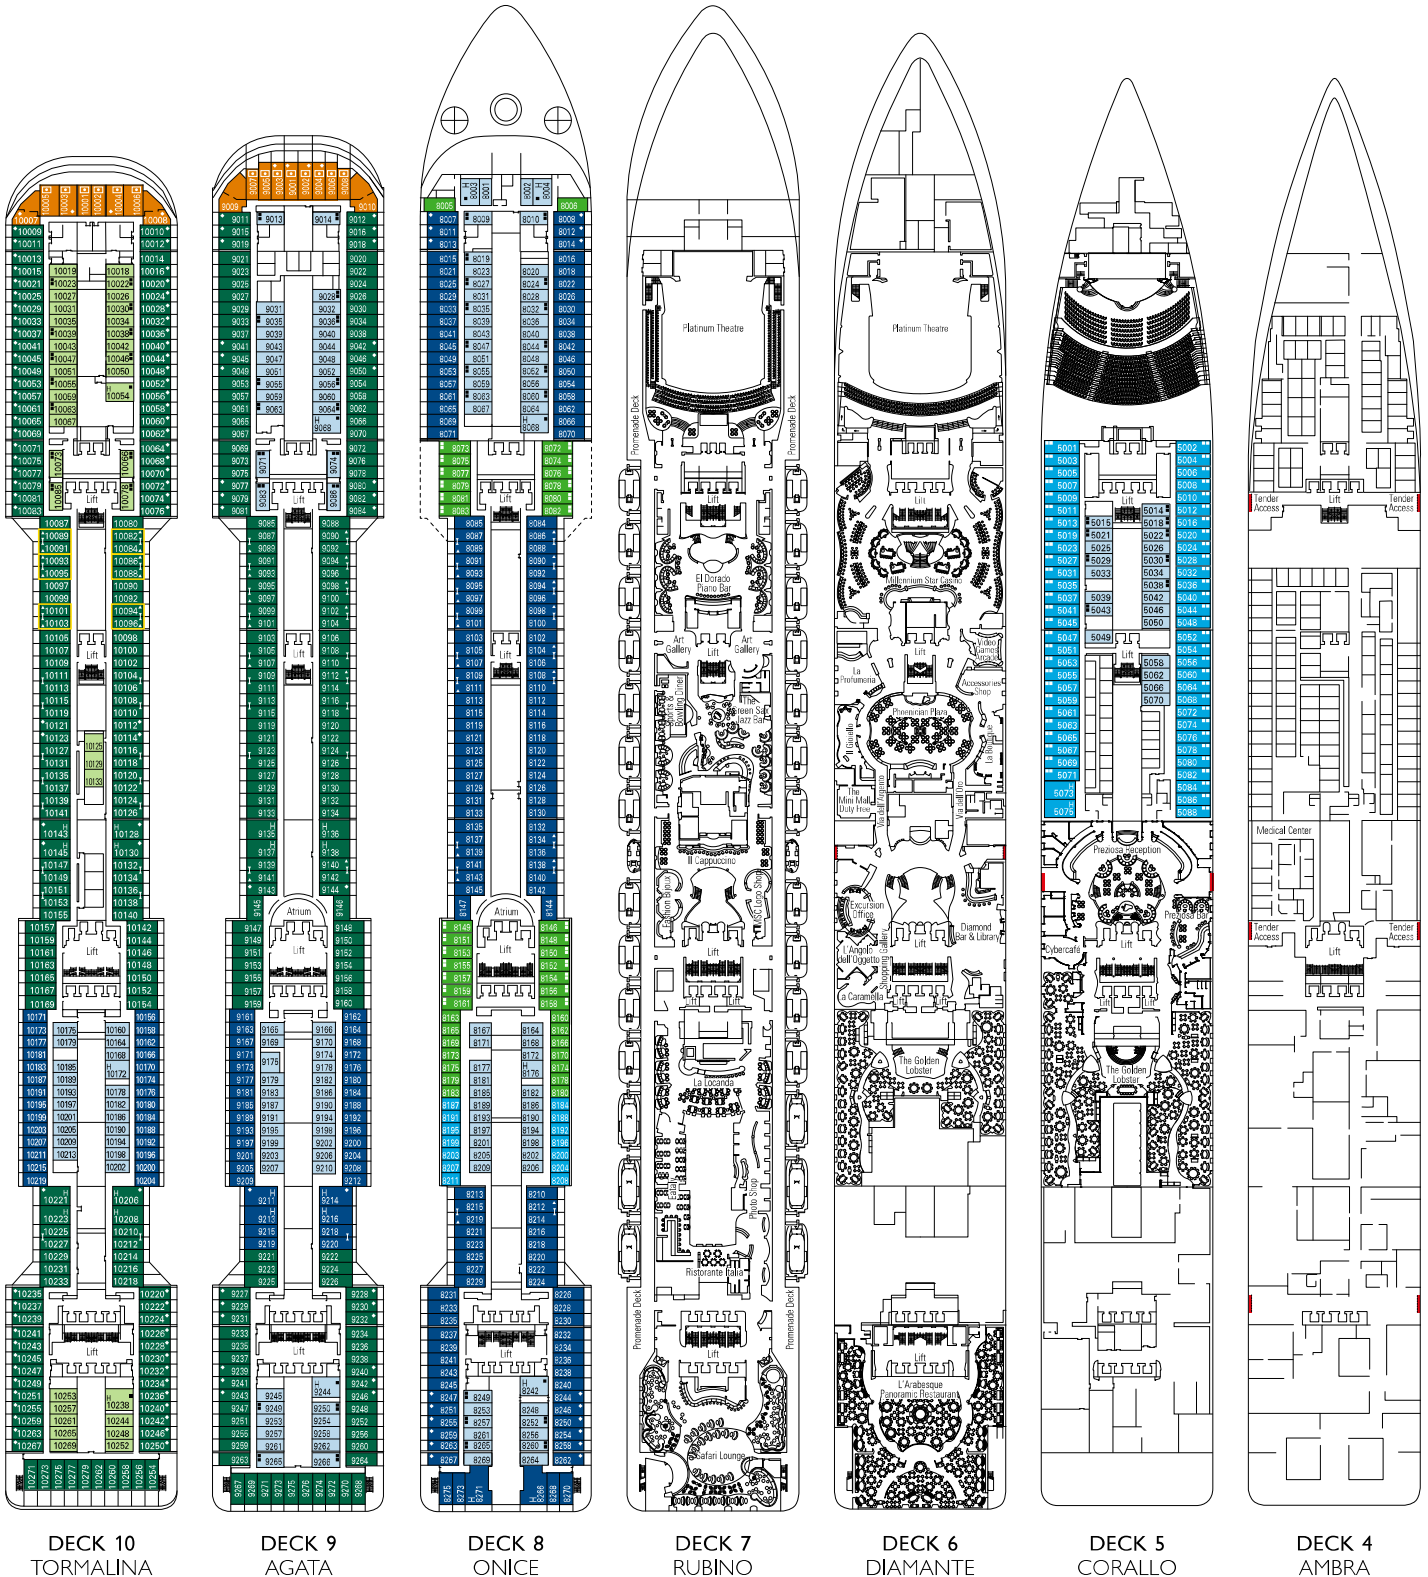

CABINS CATEGORIES

Inside > Bella	Inside > Fantastica	Balcony > Aurea	Deluxe Suite > MSC Yacht Club
Ocean View > Bella	Ocean View > Fantastica	Suite > Aurea	Executive & Family > MSC Yacht Club
Balcony > Bella*	Balcony > Fantastica		Royal Suite > MSC Yacht Club

- 3rd bed available in all categories
- 4th bed available in all categories

- All cabins have one double bed convertible to two single beds
- * Cabins 8134, 8136, 8137, 8138, 8139, 8140, 8141, 8143 have partially restricted views.

LEGEND

- ▲ Sofa bed
- ◆ Double sofa bed
- ◆ 3rd bed is a bunk bed
- 3rd and 4th beds are bunks
- SuperFamily Cabins
- Connecting cabins
- Executive & Family Suite MSC Yacht Club / Suite Aurea with panoramic sealed window
- H Cabin for guests with disabilities or reduced mobility

Data and descriptions are subject to change and will be verified at the time of booking.

DECK 10
TORMALINA

DECK 9
AGATA

DECK 8
ONICE

DECK 7
RUBINO

DECK 6
DIAMANTE

DECK 5
CORALLO

DECK 4
AMBRA