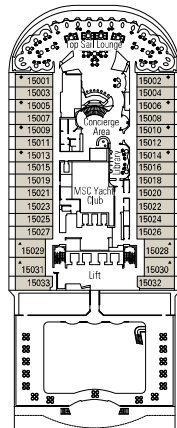

DECK PLAN & ACCOMMODATION

- Topazio Deck 18
- Acquamarina Deck 16
- Cristallo Deck 15
- Smeraldo Deck 14
- Ametista Deck 13
- Opale Deck 12
- Giada Deck 11
- Tormalina Deck 10
- Agata Deck 9
- Onice Deck 8
- Rubino Deck 7
- Diamante Deck 6
- Corallo Deck 5
- Ambra Deck 4

Topazio Deck 18

DECK 18
TOPAZIO

DECK 16
ACQUAMARINA

DECK 15
CRISTALLO

DECK 14
SMERALDO

DECK 13
AMETISTA

DECK 12
OPALE

DECK 11
GIADA