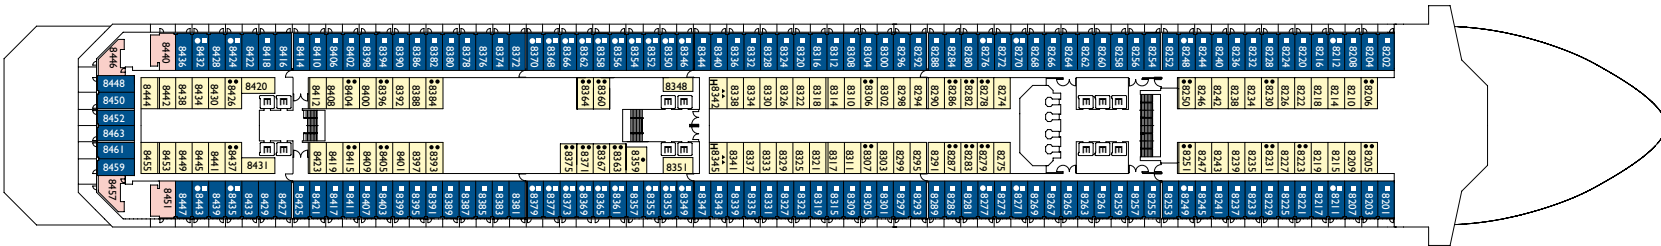

Teppanyaki

Gym

Disco Fever

NB: double beds are available in all categories of cabin.

- ✓ cabins with partially restricted view
- singol cabin
- H cabins for disabled guests
- C interconnecting cabins
- E lift
- * double sofa bed

- 1 upper berth
- single sofa bed
- ▲ 2 low beds that cannot be converted into a double
- ▲ cannot be converted into a double

DECK 9 - AZZURRO

DECK 8 - LUDWIG

DECK 7 - ALHAMBRA

DECK 6 - BOHÈME

DECK 5 - SWING