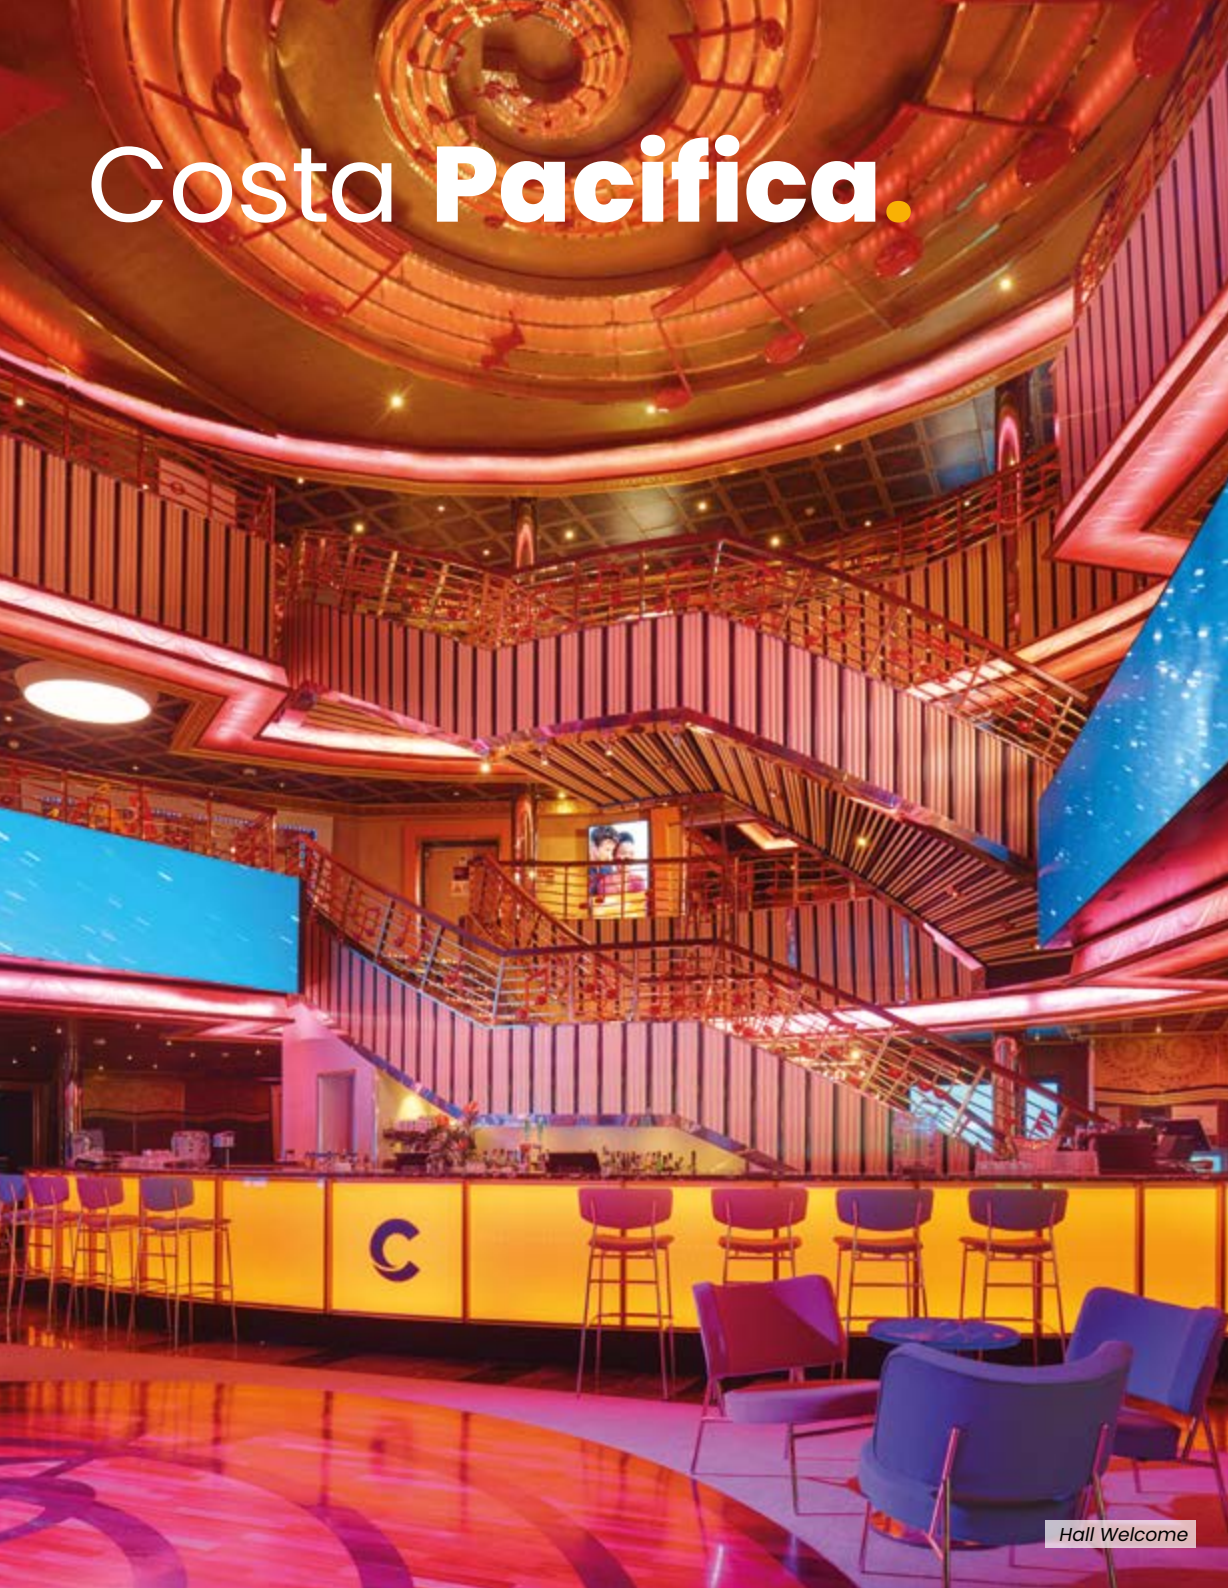

Costa Pacifica.

Hall Welcome

Theatre Stardust

Gelateria Amarillo

Sushino at Costa

Cabin sea balcony

Sunset Lounge Bar

Costa Pacifica.