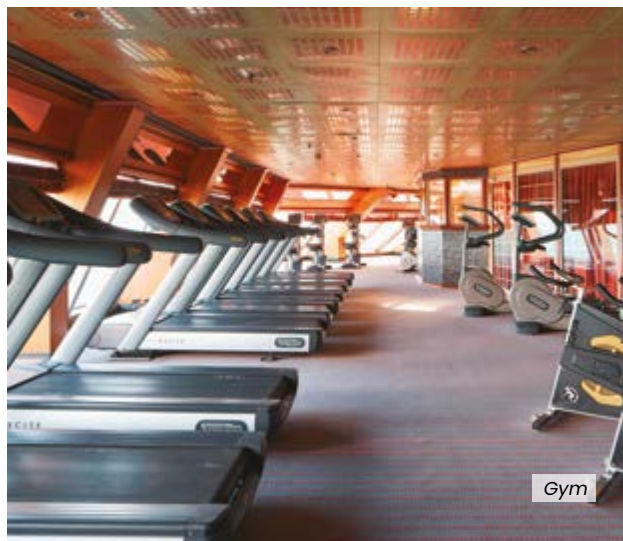

Costa Pacifica.

The music of the sea

Gross tonnage: 114.500 t | **Length:** 290 m | **Width:** 35,5 m | **Cruising speed:** 21,5 knots | **Max speed:** 23 knots

Interior cabins

Notturmo, Adagio, Bohème, Alhambra, Ludwig, Azzurro, Satie

Sea view cabins

Notturmo, Adagio, Bohème, Alhambra, Azzurro

Sea balcony cabins

Bohème, Alhambra, Ludwig, Azzurro, Satie, Feel Good

Suites

Mini Suite with ocean view balcony.

Bohème, Alhambra, Ludwig

Mini Suite vista mare.

Satie

Suite with ocean view balcony.

Alhambra, Azzurro, Satie

Gran Suite with ocean view balcony.

Alhambra

TASTE

• 6 restaurants including the Club Restaurant, the Archipelago Restaurant, the Teppanyaki, the Sushino at Costa, requiring payment, by reservation and the Pizzeria Pummid'Oro requiring payment • 11 bars and lounges, including the Gelateria-Cioccolateria Amarillo and a Wine Bar requiring payment.

WELLNESS AND SPORT

• The Solemio wellness center: on two decks, with gym, thermal baths, thalassotherapy pool, treatment rooms, sauna, Turkish bath, UVA solarium • 5 hot tubs • 4 pools, including two with automatic cover • Multisport field • Outside jogging route.

ENTERTAINMENT

• Theater on three decks • Casino • Club • deck pool with automatic glass roof and giant screen • Toboga water slide • Library • Shop Gallery • Mondovirtuale • Peppa Pig Area • Squok Club • Baby pool.

Gym