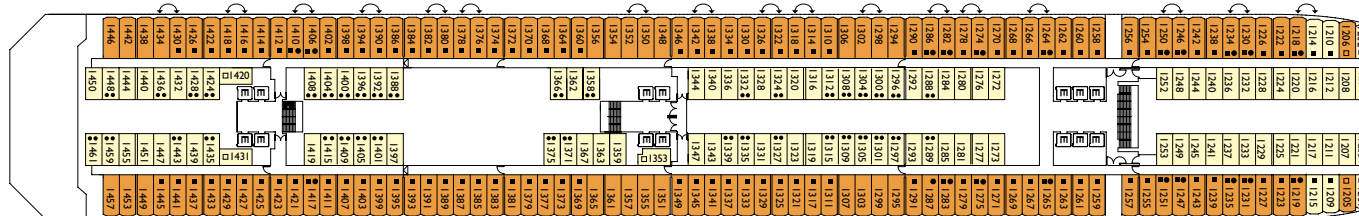

The music of the sea

Gross tonnage: 114.500 t | **Length:** 290 m | **Width:** 35,5 m | **Cruising speed:** 21,5 knots | **Max speed:** 23 knots

Interior cabins

Notturmo, Adagio, Bohème, Alhambra, Ludwig, Azzurro, Satie

- 1 upper berth
- single sofa bed
- ▲ 2 low beds that cannot be converted into a double
- ▲ cannot be converted into a double

DECK 9 - AZZURRO

DECK 8 - LUDWIG

DECK 7 - ALHAMBRA

DECK 6 - BOHÈME

DECK 5 - SWING

DECK 4 - GROOVE

DECK 3 - MOOD

DECK 2 - ADAGIO

DECK 1 - NOTTURNO