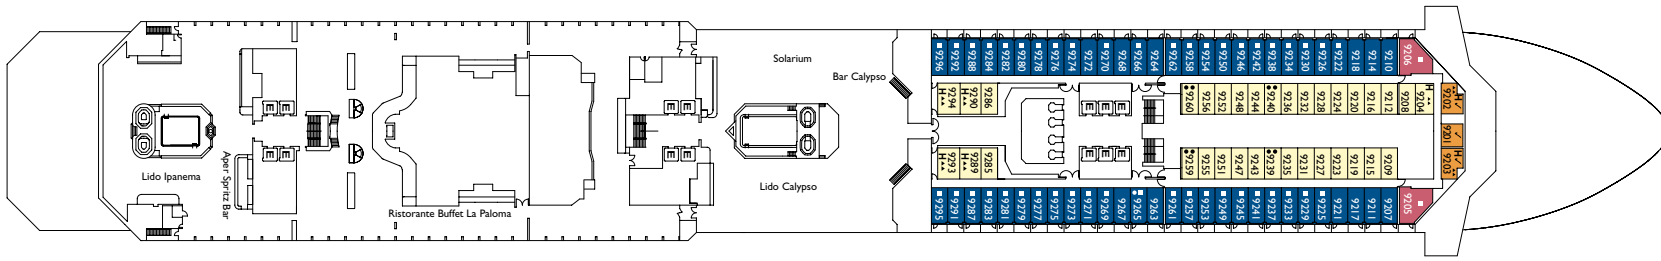

Teppanyaki

Gym

Disco Fever

NB: double beds are available in all categories of cabin.

- ✓ cabins with partially restricted view
- singol cabin
- H cabins for disabled guests
- C interconnecting cabins
- E lift
- * double sofa bed

- 1 upper berth
- single sofa bed
- ▲ 2 low beds that cannot be converted into a double
- ▲ cannot be converted into a double

DECK 9 - AZZURRO

DECK 8 - LUDWIG

DECK 7 - ALHAMBRA

DECK 6 - BOHÈME

DECK 5 - SWING

DECK 4 - GROOVE

DECK 3 - MOOD

DECK 2 - ADAGIO

DECK 1 - NOTTURNO