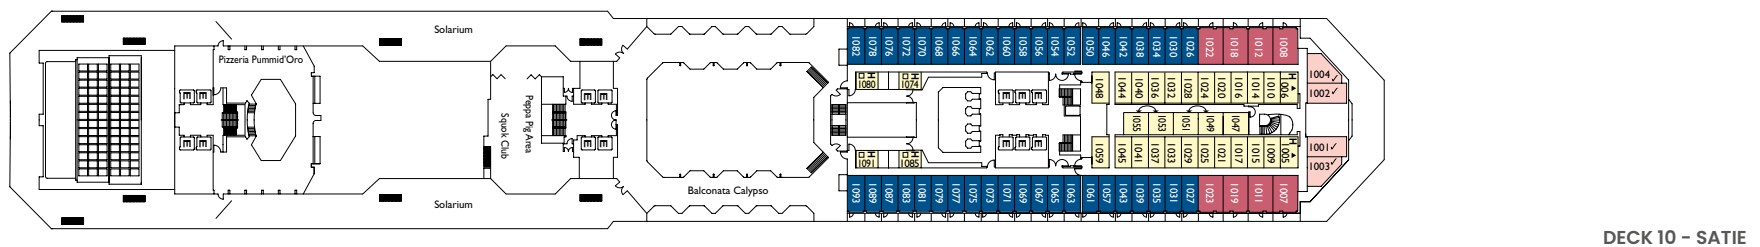

Teppanyaki

Gym

Disco Fever

NB: double beds are available in all categories of cabin.

- ✓ cabins with partially restricted view
- singol cabin
- H cabins for disabled guests
- C interconnecting cabins
- E lift
- * double sofa bed

- 1 upper berth
- single sofa bed
- ▲ 2 low beds that cannot be converted into a double
- ▲ cannot be converted into a double

DECK 9 - AZZURRO

DECK 8 - LUDWIG

DECK 7 - ALHAMBRA

DECK 6 - BOHÈME

DECK 5 - SWING