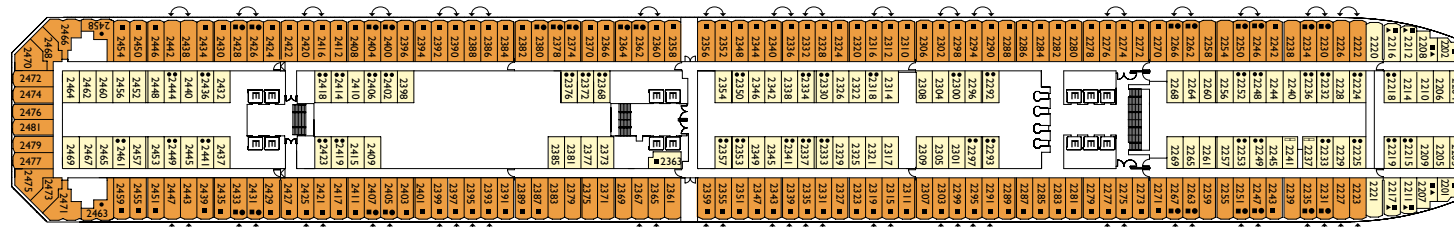

The music of the sea

Gross tonnage: 114.500 t | **Length:** 290 m | **Width:** 35,5 m | **Cruising speed:** 21,5 knots | **Max speed:** 23 knots

Interior cabins

Notturmo, Adagio, Bohème, Alhambra, Ludwig, Azzurro, Satie

- 1 upper berth
- single sofa bed
- ▲ 2 low beds that cannot be converted into a double
- ▲ cannot be converted into a double

DECK 9 - AZZURRO

DECK 8 - LUDWIG

DECK 7 - ALHAMBRA

DECK 6 - BOHÈME

DECK 5 - SWING

DECK 4 - GROOVE

DECK 3 - MOOD

DECK 2 - ADAGIO

DECK 1 - NOTTURNO