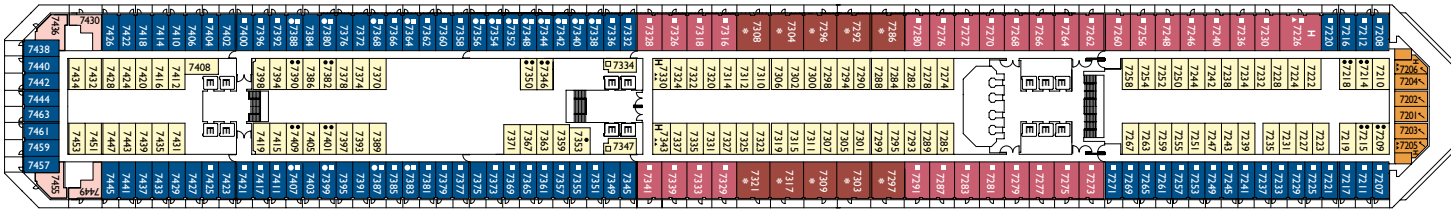

The music of the sea

Gross tonnage: 114.500 t | **Length:** 290 m | **Width:** 35,5 m | **Cruising speed:** 21,5 knots | **Max speed:** 23 knots

Interior cabins

Notturmo, Adagio, Bohème, Alhambra, Ludwig, Azzurro, Satie

Teppanyaki

Gym

Disco Fever

NB: double beds are available in all categories of cabin.

- ✓ cabins with partially restricted view
- singol cabin
- H cabins for disabled guests
- C interconnecting cabins
- E lift
- * double sofa bed

- 1 upper berth
- single sofa bed
- ▲ 2 low beds that cannot be converted into a double
- ▲ cannot be converted into a double

DECK 9 - AZZURRO

DECK 8 - LUDWIG

DECK 7 - ALHAMBRA

DECK 6 - BOHÈME

DECK 5 - SWING

DECK 4 - GROOVE

DECK 3 - MOOD

DECK 2 - ADAGIO

DECK 1 - NOTTURNO