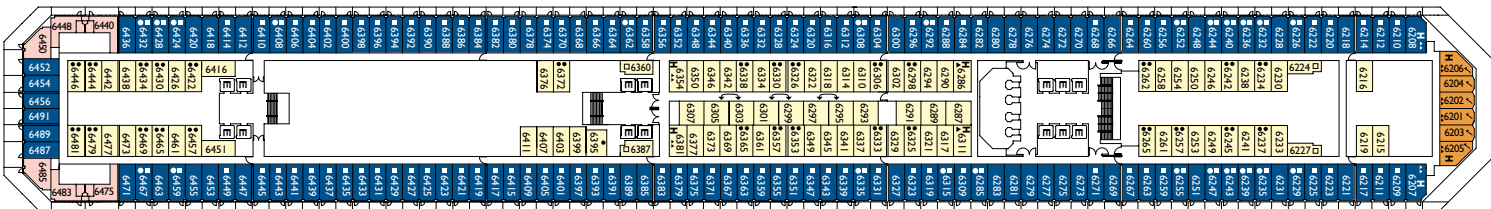

The music of the sea

Gross tonnage: 114.500 t | **Length:** 290 m | **Width:** 35,5 m | **Cruising speed:** 21,5 knots | **Max speed:** 23 knots

Interior cabins

Notturmo, Adagio, Bohème, Alhambra, Ludwig, Azzurro, Satie

- 1 upper berth
- single sofa bed
- ▲ 2 low beds that cannot be converted into a double
- ▲ cannot be converted into a double

DECK 9 - AZZURRO

DECK 8 - LUDWIG

DECK 7 - ALHAMBRA

DECK 6 - BOHÈME

DECK 5 - SWING

DECK 4 - GROOVE

DECK 3 - MOOD

DECK 2 - ADAGIO

DECK 1 - NOTTURNO