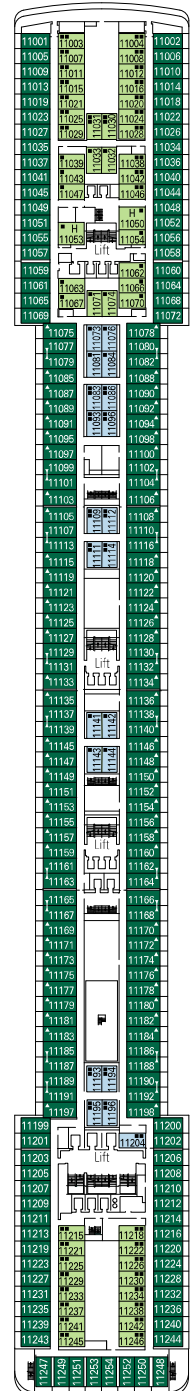

CABINS CATEGORIES

Inside > Bella
Ocean View > Bella*
Balcony > Bella

Inside > Fantastica
Ocean View > Fantastica
Balcony > Fantastica

Balcony > Aurea
Suite > Aurea

- 3rd bed available in all categories (except Balcony Bella)
- 4th bed available in all categories (except Balcony Bella, Balcony and Suite Aurea)

- All cabins have one double bed convertible to two single beds except in cabins for guests with disabilities or reduced mobility (H), this does not apply to cabin 15025

* Certain cabins have restricted views.

LEGEND

- ▲ Sofa bed
- ◆ Double sofa bed
- 3rd bed is a bunk bed
- 3rd and 4th beds are bunks
- ⎓ Connecting cabins
- H Cabin for guests with disabilities or reduced mobility

Data and descriptions are subject to change and will be verified at the time of booking.

DECK PLAN & ACCOMMODATION

- Sport Deck 16
- Cantata Deck 15
- Capriccio Deck 14
- Vivace Deck 13
- Virtuoso Deck 12
- Adagio Deck 11
- Minuetto Deck 10
- Intermezzo Deck 9
- Forte Deck 8
- Maestoso Deck 7
- Brillante Deck 6
- Grazioso Deck 5
- Andante Deck 4