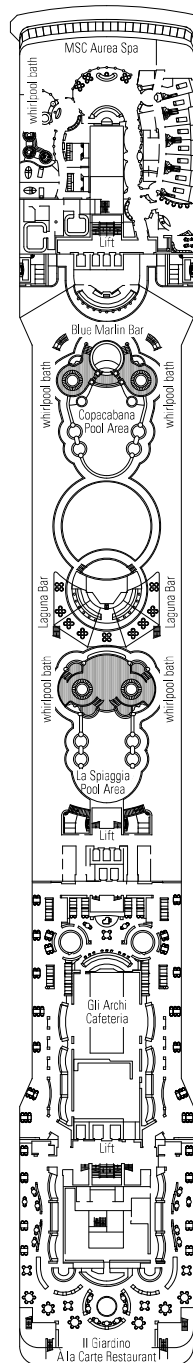

CABINS CATEGORIES

Inside > Bella
Ocean View > Bella*
Balcony > Bella

Inside > Fantastica
Ocean View > Fantastica
Balcony > Fantastica

Balcony > Aurea
Suite > Aurea

- 3rd bed available in all categories (except Balcony Bella)
- 4th bed available in all categories (except Balcony Bella, Balcony and Suite Aurea)

- All cabins have one double bed convertible to two single beds except in cabins for guests with disabilities or reduced mobility (H), this does not apply to cabin 15025

* Certain cabins have restricted views.

LEGEND

- ▲ Sofa bed
- ◆ Double sofa bed
- 3rd bed is a bunk bed
- 3rd and 4th beds are bunks
- ⎓ Connecting cabins
- H Cabin for guests with disabilities or reduced mobility

Data and descriptions are subject to change and will be verified at the time of booking.

DECK PLAN & ACCOMMODATION

- Sport Deck 16
- Cantata Deck 15
- Capriccio Deck 14
- Vivace Deck 13
- Virtuoso Deck 12
- Adagio Deck 11
- Minuetto Deck 10
- Intermezzo Deck 9
- Forte Deck 8
- Maestoso Deck 7
- Brillante Deck 6
- Grazioso Deck 5
- Andante Deck 4