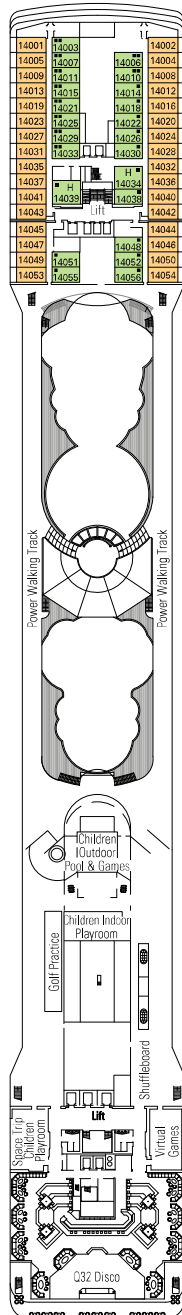

CABINS CATEGORIES

Inside > Bella
Ocean View > Bella*
Balcony > Bella

Inside > Fantastica
Ocean View > Fantastica
Balcony > Fantastica

Balcony > Aurea
Suite > Aurea

- 3rd bed available in all categories (except Balcony Bella)
- 4th bed available in all categories (except Balcony Bella, Balcony and Suite Aurea)

- All cabins have one double bed convertible to two single beds except in cabins for guests with disabilities or reduced mobility (H), this does not apply to cabin 15025

* Certain cabins have restricted views.

LEGEND

- ▲ Sofa bed
- ◆ Double sofa bed
- 3rd bed is a bunk bed
- 3rd and 4th beds are bunks
- ⎓ Connecting cabins
- H Cabin for guests with disabilities or reduced mobility

Data and descriptions are subject to change and will be verified at the time of booking.

DECK PLAN & ACCOMMODATION

- Sport Deck 16
- Cantata Deck 15
- Capriccio Deck 14
- Vivace Deck 13
- Virtuoso Deck 12
- Adagio Deck 11
- Minuetto Deck 10
- Intermezzo Deck 9
- Forte Deck 8
- Maestoso Deck 7
- Brillante Deck 6
- Grazioso Deck 5
- Andante Deck 4