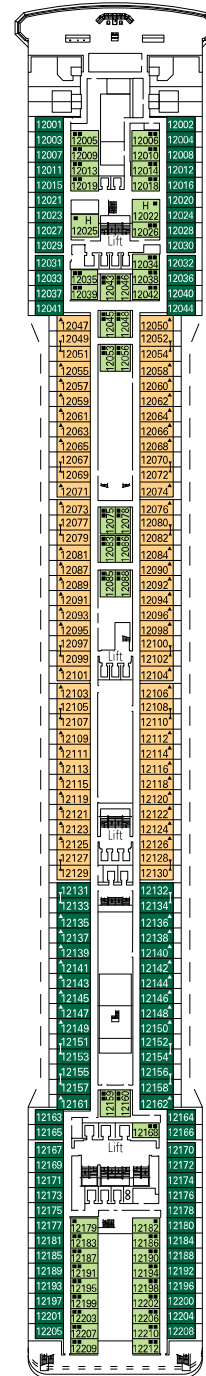

CABINS CATEGORIES

Inside > Bella
Ocean View > Bella*
Balcony > Bella

Inside > Fantastica
Ocean View > Fantastica
Balcony > Fantastica

Balcony > Aurea
Suite > Aurea

- 3rd bed available in all categories (except Balcony Bella)
- 4th bed available in all categories (except Balcony Bella, Balcony and Suite Aurea)

- All cabins have one double bed convertible to two single beds except in cabins for guests with disabilities or reduced mobility (H), this does not apply to cabin 15025

* Certain cabins have restricted views.

LEGEND

- ▲ Sofa bed
- ◆ Double sofa bed
- 3rd bed is a bunk bed
- 3rd and 4th beds are bunks
- ⎓ Connecting cabins
- H Cabin for guests with disabilities or reduced mobility

Data and descriptions are subject to change and will be verified at the time of booking.

DECK PLAN & ACCOMMODATION

- Sport Deck 16
- Cantata Deck 15
- Capriccio Deck 14
- Vivace Deck 13
- Virtuoso Deck 12
- Adagio Deck 11
- Minuetto Deck 10
- Intermezzo Deck 9
- Forte Deck 8
- Maestoso Deck 7
- Brillante Deck 6
- Grazioso Deck 5
- Andante Deck 4