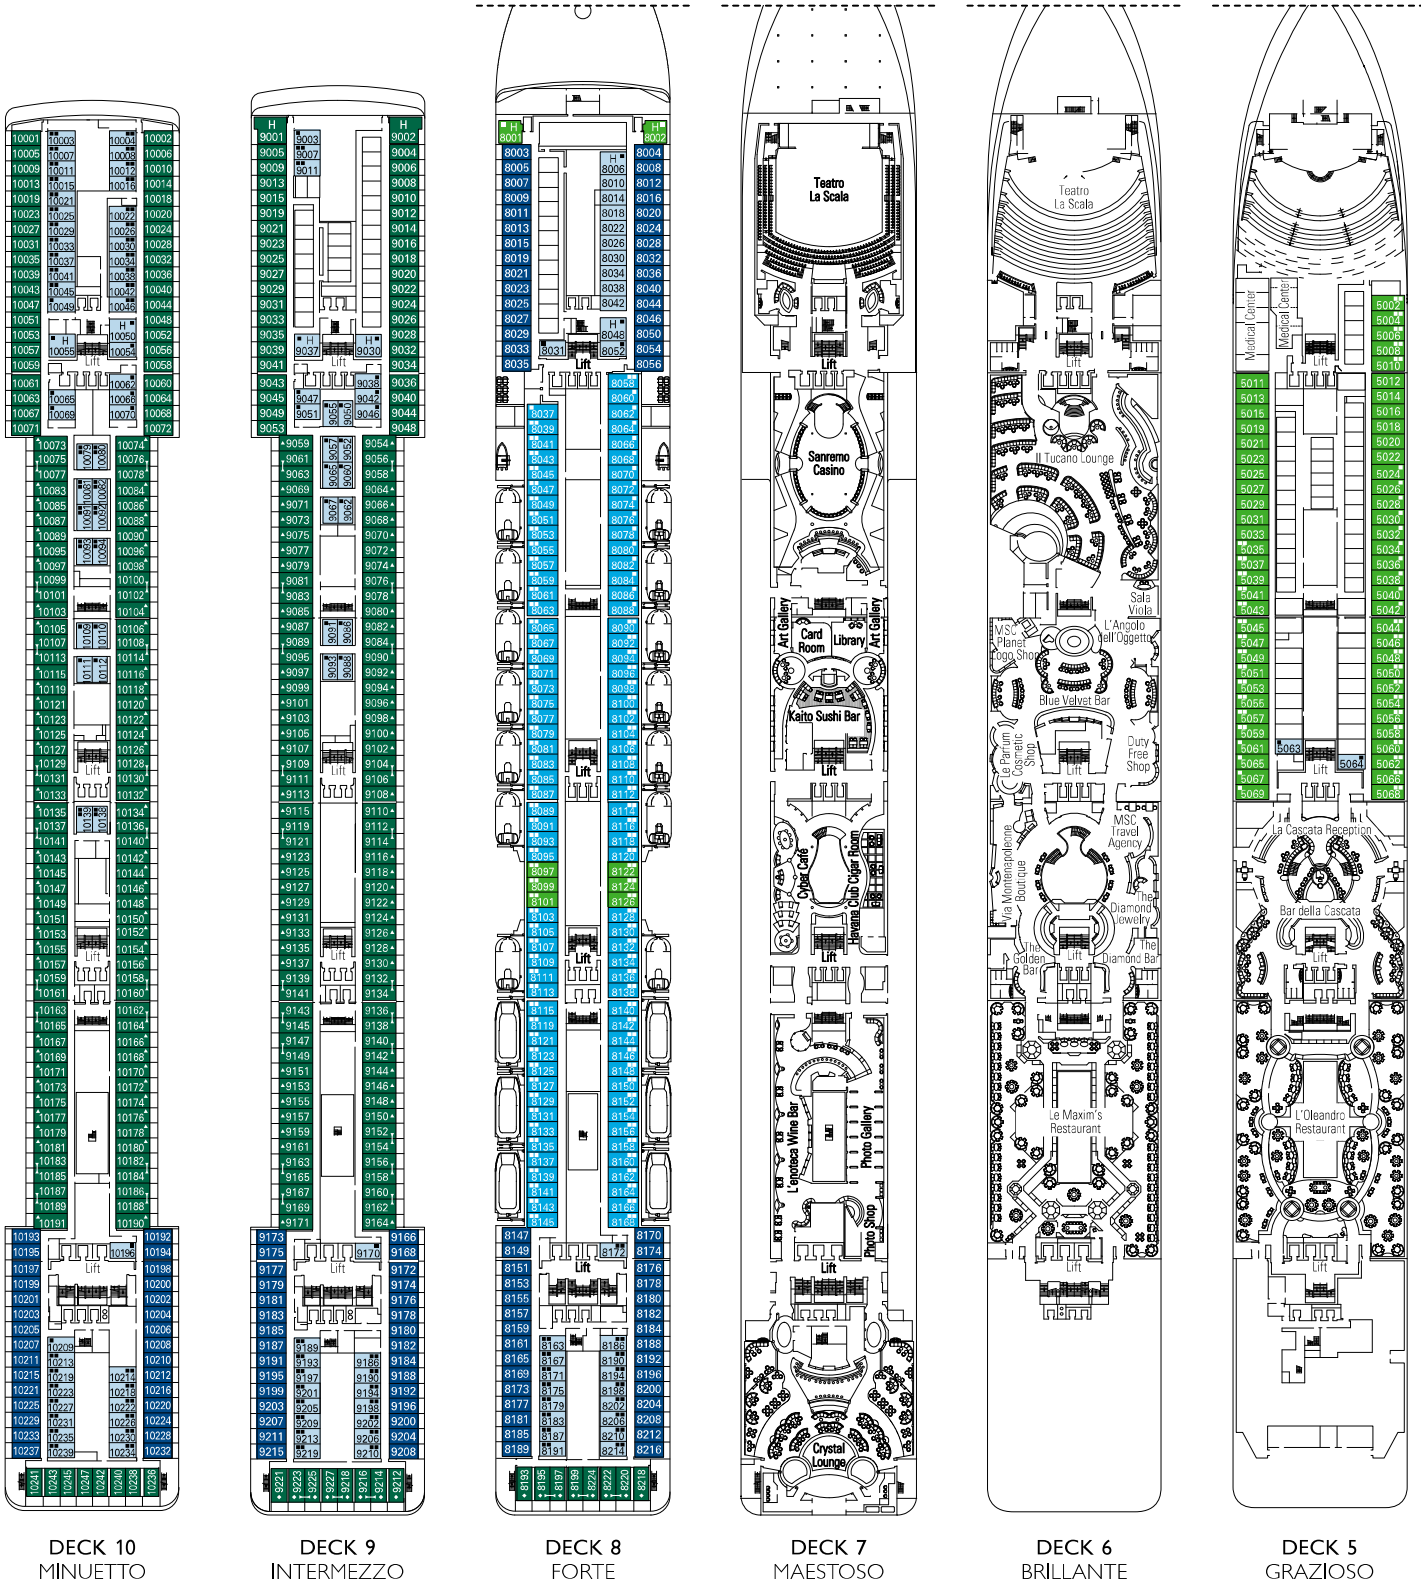

CABINS CATEGORIES

Inside > Bella
Ocean View > Bella*
Balcony > Bella

Inside > Fantastica
Ocean View > Fantastica
Balcony > Fantastica

Balcony > Aurea
Suite > Aurea

- 3rd bed available in all categories (except Balcony Bella)
- 4th bed available in all categories (except Balcony Bella, Balcony and Suite Aurea)

- All cabins have one double bed convertible to two single beds except in cabins for guests with disabilities or reduced mobility (H), this does not apply to cabin 15025

* Certain cabins have restricted views.

LEGEND

- ▲ Sofa bed
- ◆ Double sofa bed
- 3rd bed is a bunk bed
- 3rd and 4th beds are bunks
- ⎓ Connecting cabins
- H Cabin for guests with disabilities or reduced mobility

Data and descriptions are subject to change and will be verified at the time of booking.

DECK PLAN & ACCOMMODATION

- Sport Deck 16
- Cantata Deck 15
- Capriccio Deck 14
- Vivace Deck 13
- Virtuoso Deck 12
- Adagio Deck 11
- Minuetto Deck 10
- Intermezzo Deck 9
- Forte Deck 8
- Maestoso Deck 7
- Brillante Deck 6
- Grazioso Deck 5
- Andante Deck 4