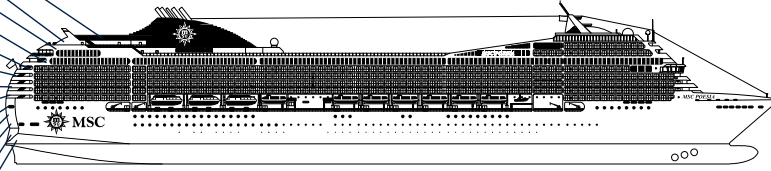

DECK PLANS & ACCOMMODATIONS

3.223 GUESTS
1.275 CABINS

CORAL BAY POOL AREA

DECK 5 PETRARCA **DECK 6** DANTE **DECK 7** MANZONI **DECK 8** TASSO **DECK 9** UNGARETTI **DECK 10** CARDUCCI **DECK 11** D'ANNUNZIO

- Sport Deck 16
- Alfieri Deck 15
- Pascoli Deck 14
- Foscolo Deck 13
- Leopardi Deck 12
- D'Annunzio Deck 11
- Carducci Deck 10
- Ungaretti Deck 9
- Tasso Deck 8
- Manzoni Deck 7
- Dante Deck 6
- Petrarca Deck 5
- Boccaccio Deck 4