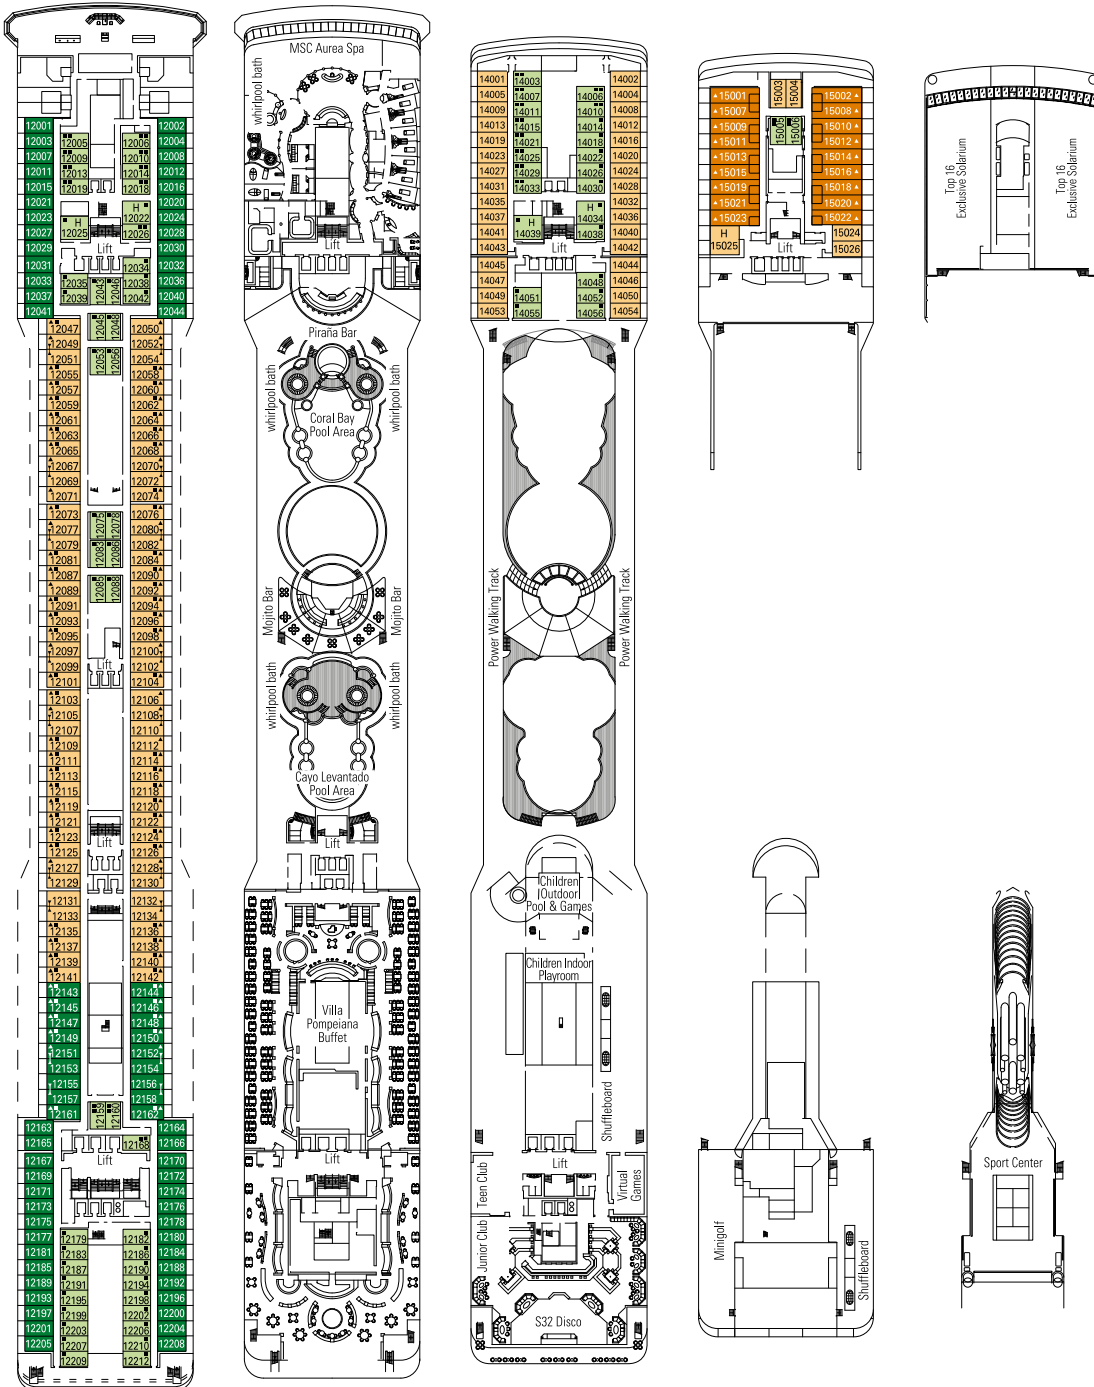

DECK 12 LEOPARDI   **DECK 13 FOSCOLO**   **DECK 14 PASCOLI**   **DECK 15 ALFIERI**   **DECK 16 SPORT**