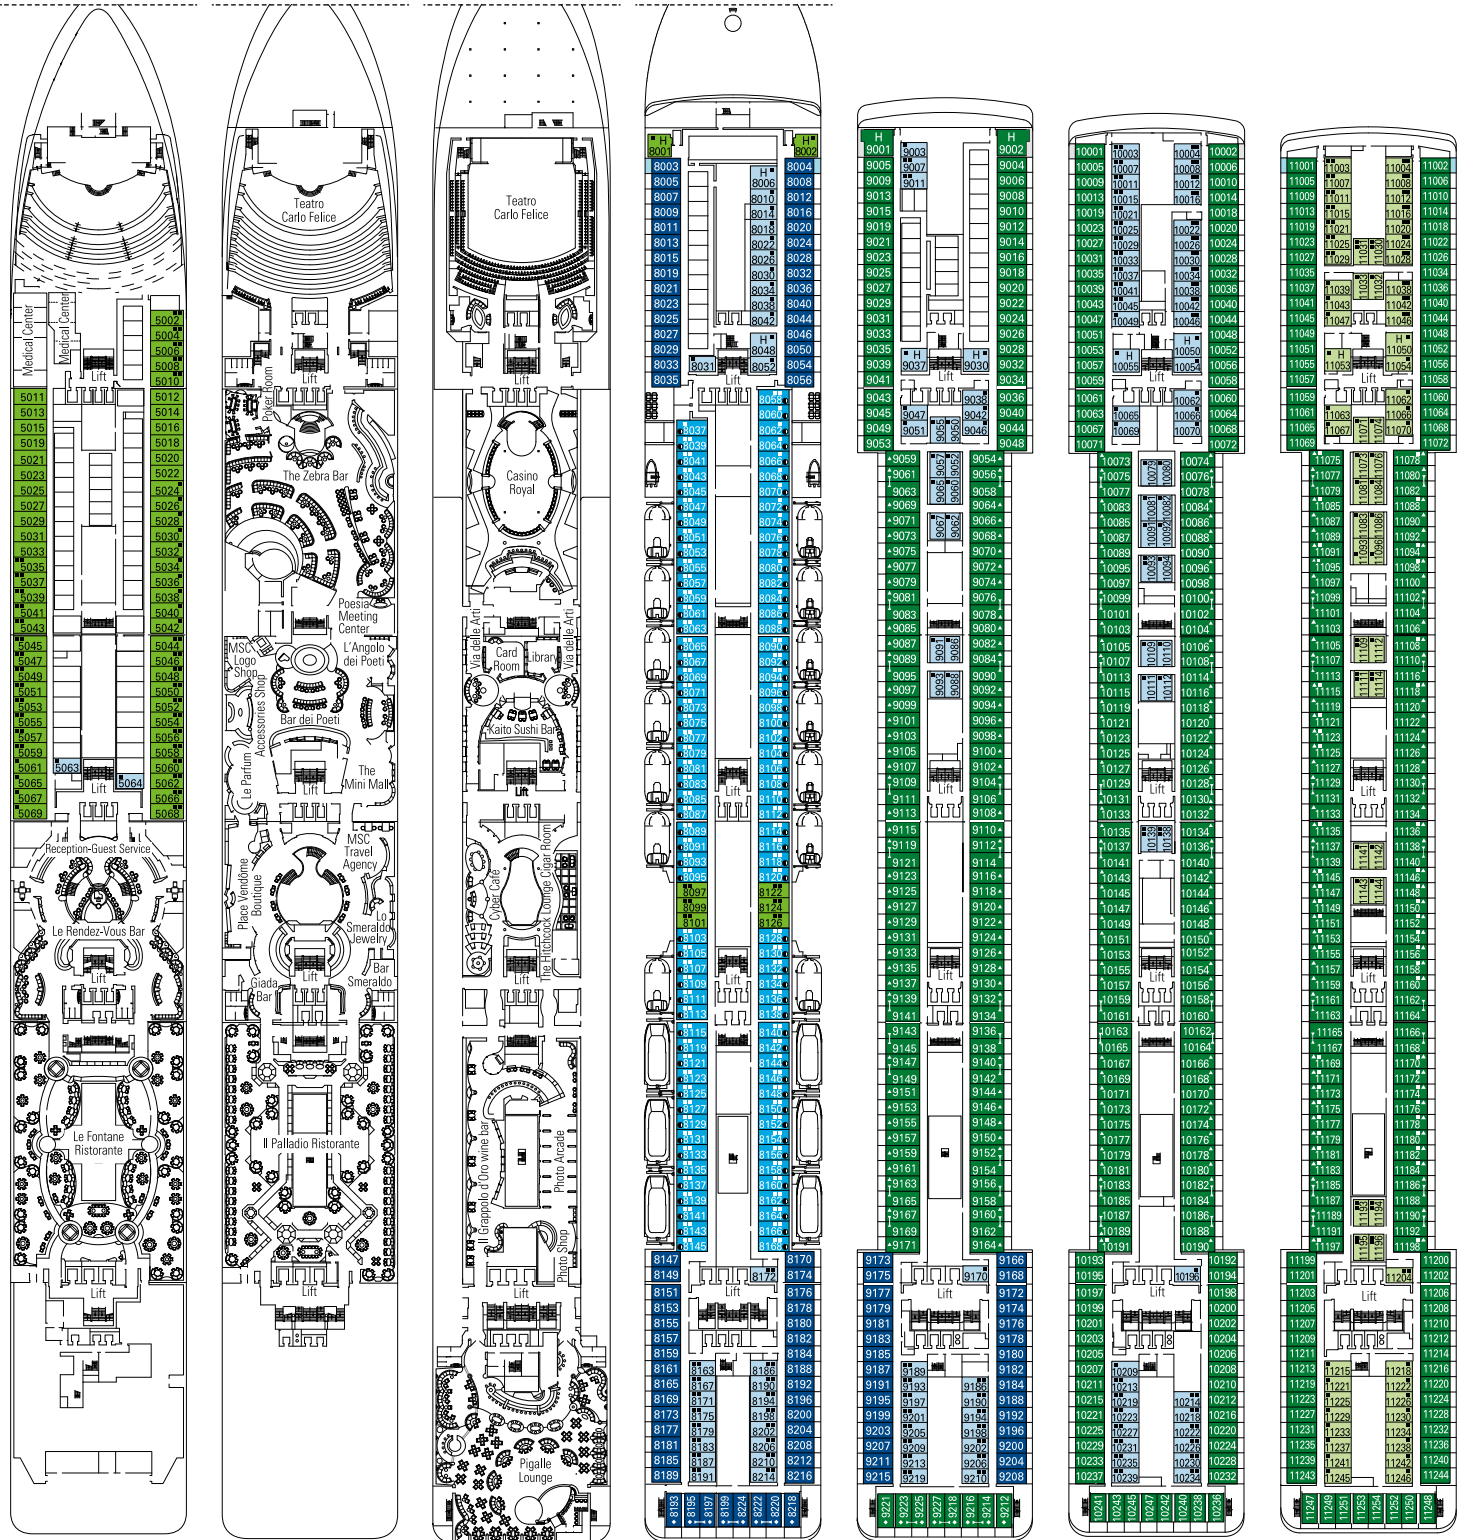

DECK PLANS & ACCOMMODATIONS

3.223 GUESTS
1.275 CABINS

CORAL BAY POOL AREA

DECK 5 PETRARCA **DECK 6** DANTE **DECK 7** MANZONI **DECK 8** TASSO **DECK 9** UNGARETTI **DECK 10** CARDUCCI **DECK 11** D'ANNUNZIO

- Sport Deck 16
- Alfieri Deck 15
- Pascoli Deck 14
- Foscolo Deck 13
- Leopardi Deck 12
- D'Annunzio Deck 11
- Carducci Deck 10
- Ungaretti Deck 9
- Tasso Deck 8
- Manzoni Deck 7
- Dante Deck 6
- Petrarca Deck 5
- Boccaccio Deck 4

* This symbol indicates only some of all the available combinations of family cabins. Please contact your travel agent for all the available options.

LEGEND

- ▲ Sofa bed
- ◆ Double sofa bed
- 3rd bed is a pullman bed
- 3rd and 4th beds are pullman beds
- ↔ Connecting Cabins
- ⊙ Cabins with restricted views
- H Cabin for guests with disabilities or reduced mobility
- Balcony with metal balustrade
- Balcony with half glass half metal balustrade

Ship configuration, data and descriptions may be subject to change depending on the season and on the destination and will be verified at the time of booking.

DECK 12 LEOPARDI **DECK 13 FOSCOLO** **DECK 14 PASCOLI** **DECK 15 ALFIERI** **DECK 16 SPORT**