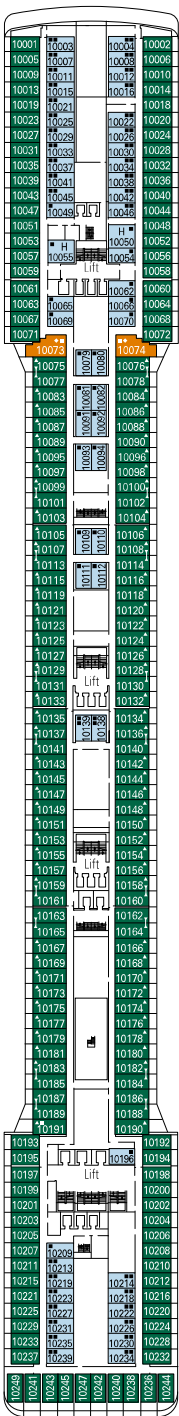

CABINS CATEGORIES

Inside > Bella
Ocean View > Bella*
Balcony > Bella

Inside > Fantastica
Ocean View > Fantastica
Balcony > Fantastica

Balcony > Aurea
Suite > Aurea

- 3rd / 4th bed available in all categories (except Balcony Bella)
- 5th bed available in Suite Aurea

- All cabins have one double bed convertible to two single beds except in cabins for guests with disabilities or reduced mobility (+), this does not apply to cabins 15022 and 15023

* Certain cabins have restricted views.

LEGEND

- ▲ Sofa bed
- Double sofa bed
- 3rd bed is a bunk bed
- 3rd and 4th beds are bunks
- ⌋ Connecting cabins
- H Cabin for guests with disabilities or reduced mobility
- ★ Juliet balcony (non-walkable area)

Data and descriptions are subject to change and will be verified at the time of booking.

DECK 10
RICCIONE