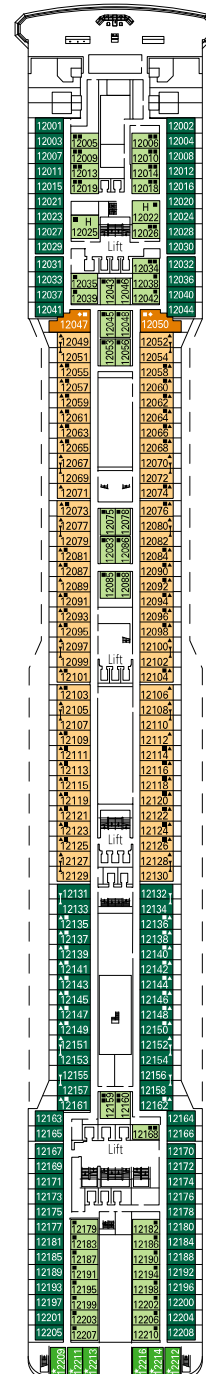

CABINS CATEGORIES

Inside > Bella
Ocean View > Bella*
Balcony > Bella

Inside > Fantastica
Ocean View > Fantastica
Balcony > Fantastica

Balcony > Aurea
Suite > Aurea

- 3<sup>rd</sup> / 4<sup>th</sup> bed available in all categories (except Balcony Bella)
- 5<sup>th</sup> bed available in Suite Aurea

- All cabins have one double bed convertible to two single beds except in cabins for guests with disabilities or reduced mobility (+), this does not apply to cabins 15022 and 15023

\* Certain cabins have restricted views.

LEGEND

- ▲ Sofa bed
- ◆ Double sofa bed
- ◆ 3<sup>rd</sup> bed is a bunk bed
- 3<sup>rd</sup> and 4<sup>th</sup> beds are bunks
- ⌋ Connecting cabins
- H Cabin for guests with disabilities or reduced mobility
- ★ Juliet balcony (non-walkable area)

DECK 16  
SPORT

DECK 15  
CAPRI

DECK 14  
POSITANO

DECK 13  
PORTO CERVO

DECK 12  
PORTOVENERE

DECK 11  
ISCHIA