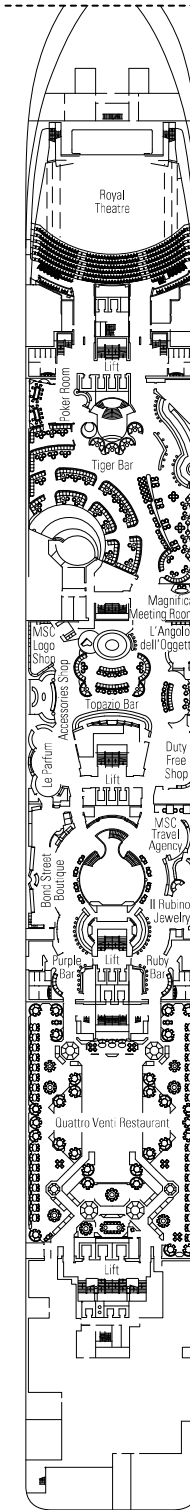

CABINS CATEGORIES

Inside > Bella
Ocean View > Bella*
Balcony > Bella

Inside > Fantastica
Ocean View > Fantastica
Balcony > Fantastica

Balcony > Aurea
Suite > Aurea

- 3<sup>rd</sup> / 4<sup>th</sup> bed available in all categories (except Balcony Bella)
- 5<sup>th</sup> bed available in Suite Aurea

- All cabins have one double bed convertible to two single beds except in cabins for guests with disabilities or reduced mobility (+), this does not apply to cabins 15022 and 15023

\* Certain cabins have restricted views.

LEGEND

- ▲ Sofa bed
- ◆ Double sofa bed
- ◆ 3<sup>rd</sup> bed is a bunk bed
- 3<sup>rd</sup> and 4<sup>th</sup> beds are bunks
- ⌋ Connecting cabins
- H Cabin for guests with disabilities or reduced mobility
- ★ Juliet balcony (non-walkable area)

Data and descriptions are subject to change and will be verified at the time of booking.

DECK 10  
RICCIONE

DECK 9  
PANAREA

DECK 8  
CAMOGLI

DECK 7  
AMALFI

DECK 6  
PORTOFINO

DECK 5  
SORRENTO