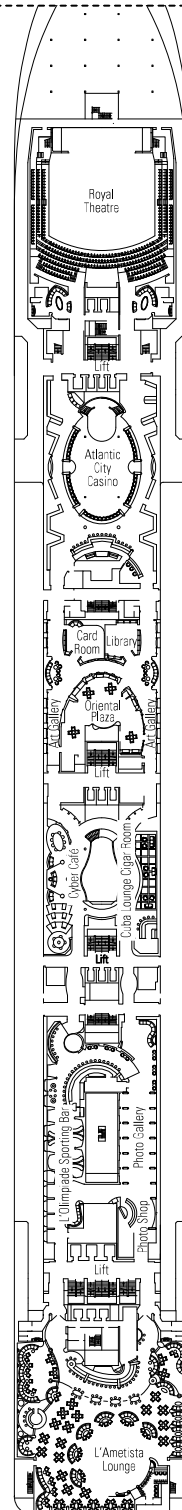

CABINS CATEGORIES

Inside > Bella
Ocean View > Bella*
Balcony > Bella

Inside > Fantastica
Ocean View > Fantastica
Balcony > Fantastica

Balcony > Aurea
Suite > Aurea

- 3<sup>rd</sup> / 4<sup>th</sup> bed available in all categories (except Balcony Bella)
- 5<sup>th</sup> bed available in Suite Aurea

- All cabins have one double bed convertible to two single beds except in cabins for guests with disabilities or reduced mobility (+), this does not apply to cabins 15022 and 15023

\* Certain cabins have restricted views.

LEGEND

- ▲ Sofa bed
- ◆ Double sofa bed
- ◆ 3<sup>rd</sup> bed is a bunk bed
- 3<sup>rd</sup> and 4<sup>th</sup> beds are bunks
- ⌋ Connecting cabins
- H Cabin for guests with disabilities or reduced mobility
- ★ Juliet balcony (non-walkable area)

Data and descriptions are subject to change and will be verified at the time of booking.

DECK 10  
RICCIONE

DECK 9  
PANAREA

DECK 8  
CAMOGLI

DECK 7  
AMALFI

DECK 6  
PORTOFINO

DECK 5  
SORRENTO