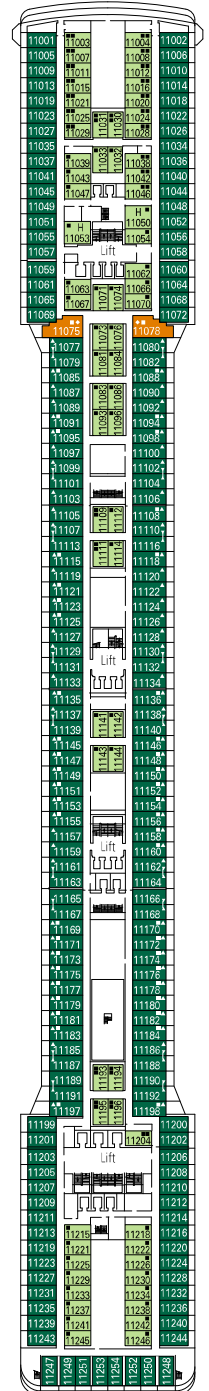

CABINS CATEGORIES

Inside > Bella
Ocean View > Bella*
Balcony > Bella

Inside > Fantastica
Ocean View > Fantastica
Balcony > Fantastica

Balcony > Aurea
Suite > Aurea

- 3<sup>rd</sup> / 4<sup>th</sup> bed available in all categories (except Balcony Bella)
- 5<sup>th</sup> bed available in Suite Aurea

- All cabins have one double bed convertible to two single beds except in cabins for guests with disabilities or reduced mobility (+), this does not apply to cabins 15022 and 15023

\* Certain cabins have restricted views.

LEGEND

- ▲ Sofa bed
- ◆ Double sofa bed
- ◆ 3<sup>rd</sup> bed is a bunk bed
- 3<sup>rd</sup> and 4<sup>th</sup> beds are bunks
- ⌋ Connecting cabins
- H Cabin for guests with disabilities or reduced mobility
- ★ Juliet balcony (non-walkable area)

DECK 16  
SPORT

DECK 15  
CAPRI

DECK 14  
POSITANO

DECK 13  
PORTO CERVO

DECK 12  
PORTOVENERE

DECK 11  
ISCHIA