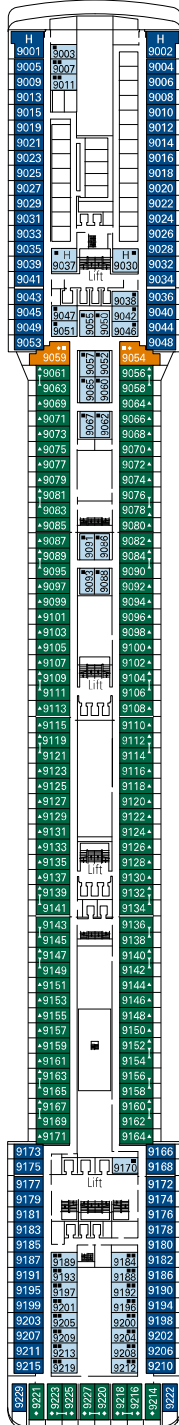

CABINS CATEGORIES

Inside > Bella
Ocean View > Bella*
Balcony > Bella

Inside > Fantastica
Ocean View > Fantastica
Balcony > Fantastica

Balcony > Aurea
Suite > Aurea

- 3<sup>rd</sup> / 4<sup>th</sup> bed available in all categories (except Balcony Bella)
- 5<sup>th</sup> bed available in Suite Aurea

- All cabins have one double bed convertible to two single beds except in cabins for guests with disabilities or reduced mobility (+), this does not apply to cabins 15022 and 15023

\* Certain cabins have restricted views.

LEGEND

- ▲ Sofa bed
- ◆ Double sofa bed
- ◆ 3<sup>rd</sup> bed is a bunk bed
- 3<sup>rd</sup> and 4<sup>th</sup> beds are bunks
- ⌋ Connecting cabins
- H Cabin for guests with disabilities or reduced mobility
- ★ Juliet balcony (non-walkable area)

Data and descriptions are subject to change and will be verified at the time of booking.

DECK 10  
RICCIONE

DECK 9  
PANAREA

DECK 8  
CAMOGLI

DECK 7  
AMALFI

DECK 6  
PORTOFINO

DECK 5  
SORRENTO