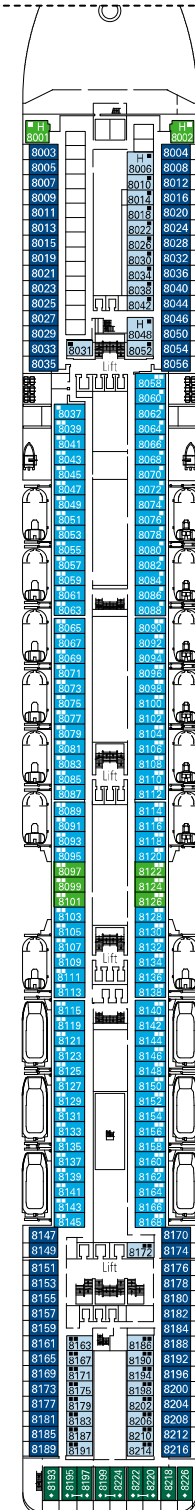

CABINS CATEGORIES

Inside > Bella
Ocean View > Bella*
Balcony > Bella

Inside > Fantastica
Ocean View > Fantastica
Balcony > Fantastica

Balcony > Aurea
Suite > Aurea

- 3<sup>rd</sup> / 4<sup>th</sup> bed available in all categories (except Balcony Bella)
- 5<sup>th</sup> bed available in Suite Aurea

- All cabins have one double bed convertible to two single beds except in cabins for guests with disabilities or reduced mobility (+), this does not apply to cabins 15022 and 15023

\* Certain cabins have restricted views.

LEGEND

- ▲ Sofa bed
- ◆ Double sofa bed
- ◆ 3<sup>rd</sup> bed is a bunk bed
- 3<sup>rd</sup> and 4<sup>th</sup> beds are bunks
- ⌋ Connecting cabins
- H Cabin for guests with disabilities or reduced mobility
- ★ Juliet balcony (non-walkable area)

Data and descriptions are subject to change and will be verified at the time of booking.

DECK 10  
RICCIONE

DECK 9  
PANAREA

DECK 8  
CAMOGLI

DECK 7  
AMALFI

DECK 6  
PORTOFINO

DECK 5  
SORRENTO