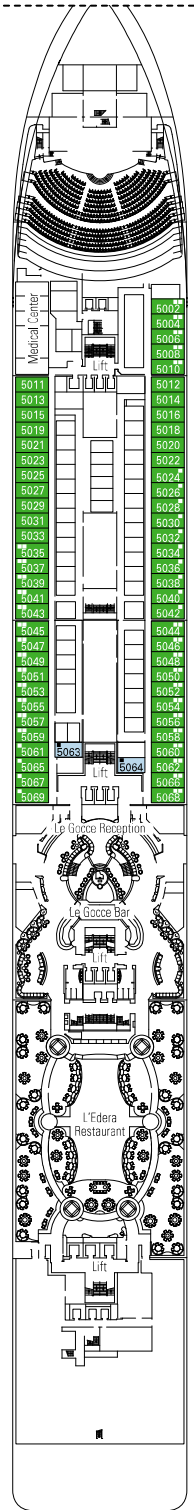

CABINS CATEGORIES

Inside > Bella
Ocean View > Bella*
Balcony > Bella

Inside > Fantastica
Ocean View > Fantastica
Balcony > Fantastica

Balcony > Aurea
Suite > Aurea

- 3<sup>rd</sup> / 4<sup>th</sup> bed available in all categories (except Balcony Bella)
- 5<sup>th</sup> bed available in Suite Aurea

- All cabins have one double bed convertible to two single beds except in cabins for guests with disabilities or reduced mobility (+), this does not apply to cabins 15022 and 15023

\* Certain cabins have restricted views.

LEGEND

- ▲ Sofa bed
- ◆ Double sofa bed
- ◆ 3<sup>rd</sup> bed is a bunk bed
- 3<sup>rd</sup> and 4<sup>th</sup> beds are bunks
- ⌋ Connecting cabins
- H Cabin for guests with disabilities or reduced mobility
- ★ Juliet balcony (non-walkable area)

Data and descriptions are subject to change and will be verified at the time of booking.

DECK 10  
RICCIONE

DECK 9  
PANAREA

DECK 8  
CAMOGLI

DECK 7  
AMALFI

DECK 6  
PORTOFINO

DECK 5  
SORRENTO