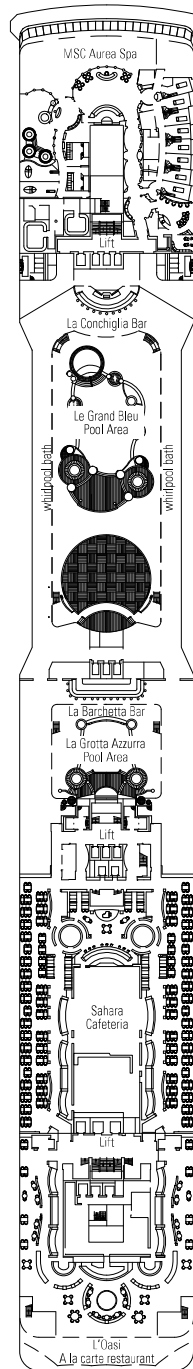

DECK 13
PORTO CERVO