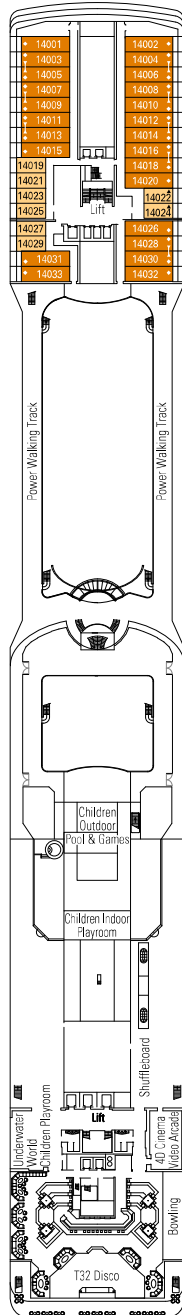

DECK 14
POSITANO