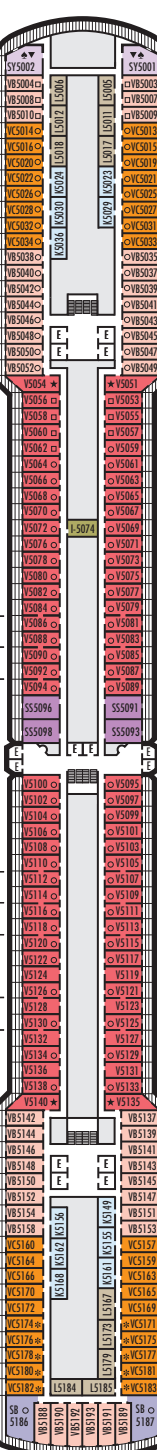

Signature Suites: 2 lower beds convertible to 1 queen-size bed, bathroom with dual-sink vanity, full-size whirlpool bath & shower & additional shower stall, large sitting area, private verandah, 1 sofa bed for 1 person, floor-to-ceiling windows.

VERANDAH STATEROOMS

Verandah: 2 lower beds convertible to 1 queen-size bed, bathroom with shower, sitting area, private verandah, floor-to-ceiling windows. VT staterooms have viewing balconies.

OCEAN-VIEW STATEROOMS

Large: 2 lower beds convertible to 1 queen-size bed, bathtub & shower.

Large or Standard: 2 lower beds convertible to 1 queen-size bed, bathtub & shower, floor-to-ceiling windows. All G-category staterooms have partial sea views. All H- & HH-category staterooms have fully obstructed views.

INTERIOR STATEROOMS

Large or Standard: 2 lower beds convertible to 1 queen-size bed, shower. Staterooms IQ10043 and IQ10044 have fully obstructed views.

▼ Spa Suites and Staterooms. Opt for the serenity of a Spa Suite or Stateroom, featuring modern spa amenities.

VERANDAH DECK
Staterooms 5001-5193