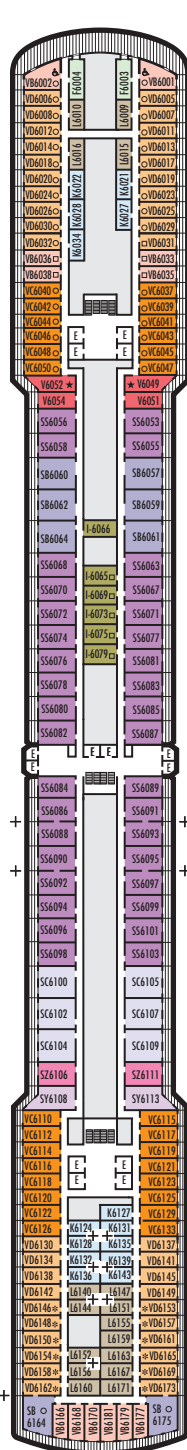

Signature Suites: 2 lower beds convertible to 1 queen-size bed, bathroom with dual-sink vanity, full-size whirlpool bath & shower & additional shower stall, large sitting area, private verandah, 1 sofa bed for 1 person, floor-to-ceiling windows.

VERANDAH STATEROOMS

Verandah: 2 lower beds convertible to 1 queen-size bed, bathroom with shower, sitting area, private verandah, floor-to-ceiling windows. VT staterooms have viewing balconies.

OCEAN-VIEW STATEROOMS

Large: 2 lower beds convertible to 1 queen-size bed, bathtub & shower.

Large or Standard: 2 lower beds convertible to 1 queen-size bed, bathtub & shower, floor-to-ceiling windows. All G-category staterooms have partial sea views. All H- & HH-category staterooms have fully obstructed views.

INTERIOR STATEROOMS

Large or Standard: 2 lower beds convertible to 1 queen-size bed, shower. Staterooms IQ10043 and IQ10044 have fully obstructed views.

▼ Spa Suites and Staterooms. Opt for the serenity of a Spa Suite or Stateroom, featuring modern spa amenities.

UPPER VERANDAH DECK
Staterooms 6001-6181