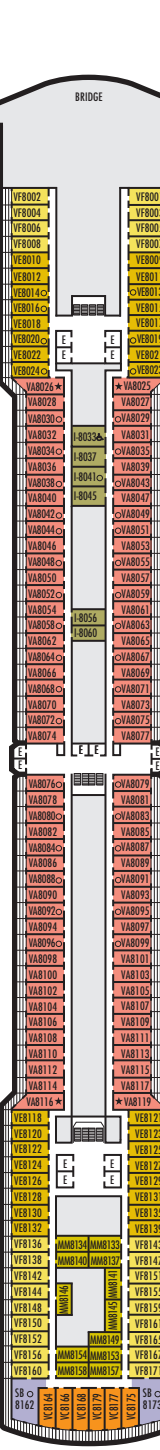

Signature Suites: 2 lower beds convertible to 1 queen-size bed, bathroom with dual-sink vanity, full-size whirlpool bath & shower & additional shower stall, large sitting area, private verandah, 1 sofa bed for 1 person, floor-to-ceiling windows.

VERANDAH STATEROOMS

Verandah: 2 lower beds convertible to 1 queen-size bed, bathroom with shower, sitting area, private verandah, floor-to-ceiling windows. VT staterooms have viewing balconies.

OCEAN-VIEW STATEROOMS

Large: 2 lower beds convertible to 1 queen-size bed, bathtub & shower.

Large or Standard: 2 lower beds convertible to 1 queen-size bed, bathtub & shower, floor-to-ceiling windows. All G-category staterooms have partial sea views. All H- & HH-category staterooms have fully obstructed views.

INTERIOR STATEROOMS

Large or Standard: 2 lower beds convertible to 1 queen-size bed, shower. Staterooms IQ10043 and IQ10044 have fully obstructed views.

▼ Spa Suites and Staterooms. Opt for the serenity of a Spa Suite or Stateroom, featuring modern spa amenities.

NAVIGATION DECK
Staterooms 8001-8179