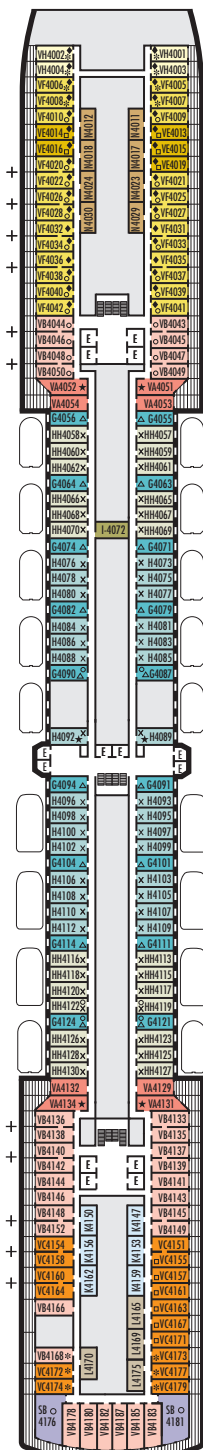

Signature Suites: 2 lower beds convertible to 1 queen-size bed, bathroom with dual-sink vanity, full-size whirlpool bath & shower & additional shower stall, large sitting area, private verandah, 1 sofa bed for 1 person, floor-to-ceiling windows.

VERANDAH STATEROOMS

Verandah: 2 lower beds convertible to 1 queen-size bed, bathroom with shower, sitting area, private verandah, floor-to-ceiling windows. VT staterooms have viewing balconies.

OCEAN-VIEW STATEROOMS

Large: 2 lower beds convertible to 1 queen-size bed, bathtub & shower.

Large or Standard: 2 lower beds convertible to 1 queen-size bed, bathtub & shower, floor-to-ceiling windows. All G-category staterooms have partial sea views. All H- & HH-category staterooms have fully obstructed views.

INTERIOR STATEROOMS

Large or Standard: 2 lower beds convertible to 1 queen-size bed, shower. Staterooms IQ10043 and IQ10044 have fully obstructed views.

▼ Spa Suites and Staterooms. Opt for the serenity of a Spa Suite or Stateroom, featuring modern spa amenities.

UPPER PROMENADE DECK
Staterooms 4001-4187