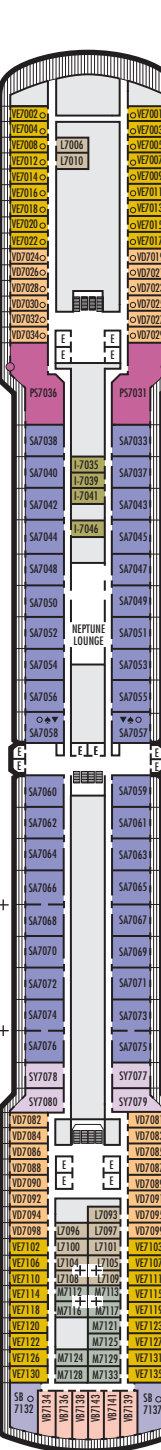

Signature Suites: 2 lower beds convertible to 1 queen-size bed, bathroom with dual-sink vanity, full-size whirlpool bath & shower & additional shower stall, large sitting area, private verandah, 1 sofa bed for 1 person, floor-to-ceiling windows.

VERANDAH STATEROOMS

Verandah: 2 lower beds convertible to 1 queen-size bed, bathroom with shower, sitting area, private verandah, floor-to-ceiling windows. VT staterooms have viewing balconies.

OCEAN-VIEW STATEROOMS

Large: 2 lower beds convertible to 1 queen-size bed, bathtub & shower.

Large or Standard: 2 lower beds convertible to 1 queen-size bed, bathtub & shower, floor-to-ceiling windows. All G-category staterooms have partial sea views. All H- & HH-category staterooms have fully obstructed views.

INTERIOR STATEROOMS

Large or Standard: 2 lower beds convertible to 1 queen-size bed, shower. Staterooms IQ10043 and IQ10044 have fully obstructed views.

▼ Spa Suites and Staterooms. Opt for the serenity of a Spa Suite or Stateroom, featuring modern spa amenities.

ROTTERDAM DECK
Staterooms 7001-7143