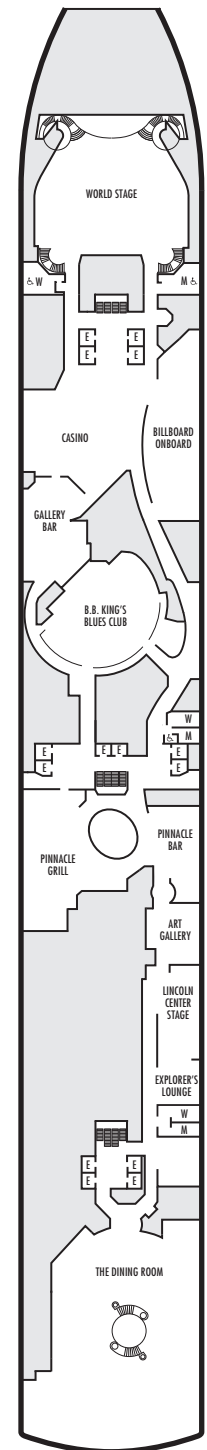

Signature Suites: 2 lower beds convertible to 1 queen-size bed, bathroom with dual-sink vanity, full-size whirlpool bath & shower & additional shower stall, large sitting area, private verandah, 1 sofa bed for 1 person, floor-to-ceiling windows.

VERANDAH STATEROOMS

Verandah: 2 lower beds convertible to 1 queen-size bed, bathroom with shower, sitting area, private verandah, floor-to-ceiling windows. VT staterooms have viewing balconies.

OCEAN-VIEW STATEROOMS

Large: 2 lower beds convertible to 1 queen-size bed, bathtub & shower.

Large or Standard: 2 lower beds convertible to 1 queen-size bed, bathtub & shower, floor-to-ceiling windows. All G-category staterooms have partial sea views. All H- & HH-category staterooms have fully obstructed views.

INTERIOR STATEROOMS

Large or Standard: 2 lower beds convertible to 1 queen-size bed, shower. Staterooms IQ10043 and IQ10044 have fully obstructed views.

▼ Spa Suites and Staterooms. Opt for the serenity of a Spa Suite or Stateroom, featuring modern spa amenities.

LOWER PROMENADE DECK