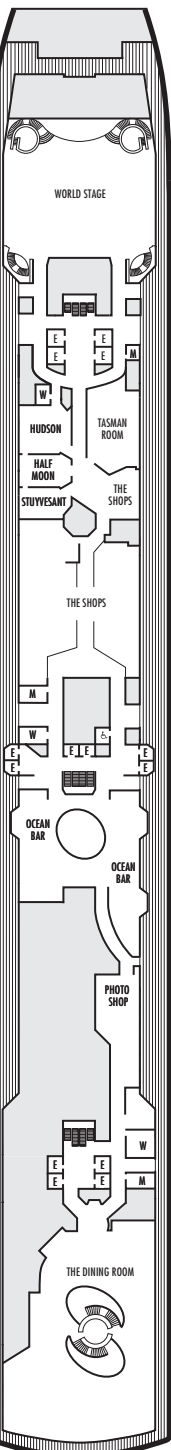

Signature Suites: 2 lower beds convertible to 1 queen-size bed, bathroom with dual-sink vanity, full-size whirlpool bath & shower & additional shower stall, large sitting area, private verandah, 1 sofa bed for 1 person, floor-to-ceiling windows.

VERANDAH STATEROOMS

Verandah: 2 lower beds convertible to 1 queen-size bed, bathroom with shower, sitting area, private verandah, floor-to-ceiling windows. VT staterooms have viewing balconies.

OCEAN-VIEW STATEROOMS

Large: 2 lower beds convertible to 1 queen-size bed, bathtub & shower.

Large or Standard: 2 lower beds convertible to 1 queen-size bed, bathtub & shower, floor-to-ceiling windows. All G-category staterooms have partial sea views. All H- & HH-category staterooms have fully obstructed views.

INTERIOR STATEROOMS

Large or Standard: 2 lower beds convertible to 1 queen-size bed, shower. Staterooms IQ10043 and IQ10044 have fully obstructed views.

▼ Spa Suites and Staterooms. Opt for the serenity of a Spa Suite or Stateroom, featuring modern spa amenities.

PROMENADE DECK