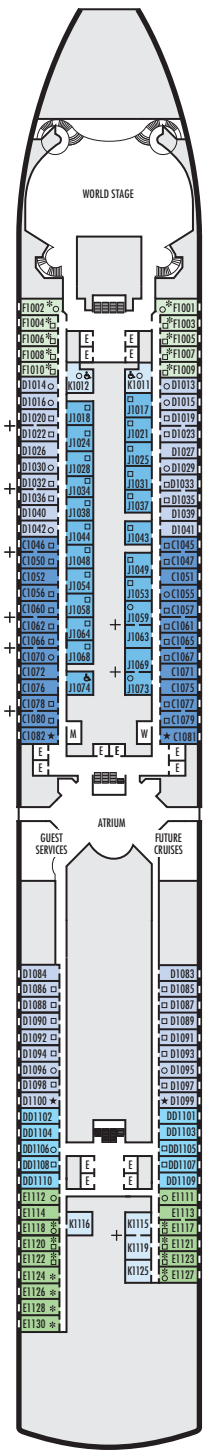

Signature Suites: 2 lower beds convertible to 1 queen-size bed, bathroom with dual-sink vanity, full-size whirlpool bath & shower & additional shower stall, large sitting area, private verandah, 1 sofa bed for 1 person, floor-to-ceiling windows.

VERANDAH STATEROOMS

Verandah: 2 lower beds convertible to 1 queen-size bed, bathroom with shower, sitting area, private verandah, floor-to-ceiling windows. VT staterooms have viewing balconies.

OCEAN-VIEW STATEROOMS

Large: 2 lower beds convertible to 1 queen-size bed, bathtub & shower.

Large or Standard: 2 lower beds convertible to 1 queen-size bed, bathtub & shower, floor-to-ceiling windows. All G-category staterooms have partial sea views. All H- & HH-category staterooms have fully obstructed views.

INTERIOR STATEROOMS

Large or Standard: 2 lower beds convertible to 1 queen-size bed, shower. Staterooms IQ10043 and IQ10044 have fully obstructed views.

▼ Spa Suites and Staterooms. Opt for the serenity of a Spa Suite or Stateroom, featuring modern spa amenities.

MAIN DECK
Staterooms 1001-1137