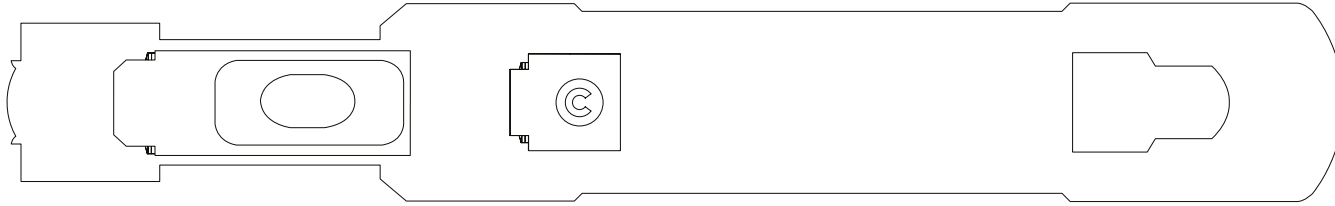

NB: double beds are available in all categories of cabin.

3rd and 4th beds are available in all categories.

- ✓ cabins with partially limited view
- X cabins without views
- H cabins for disabled guests
- C interconnecting cabins
- E lift
- 1 high bed

- single sofa bed
- ▲▲ 2 low beds that cannot be converted into a double
- 1 double bed that cannot be converted into two low beds