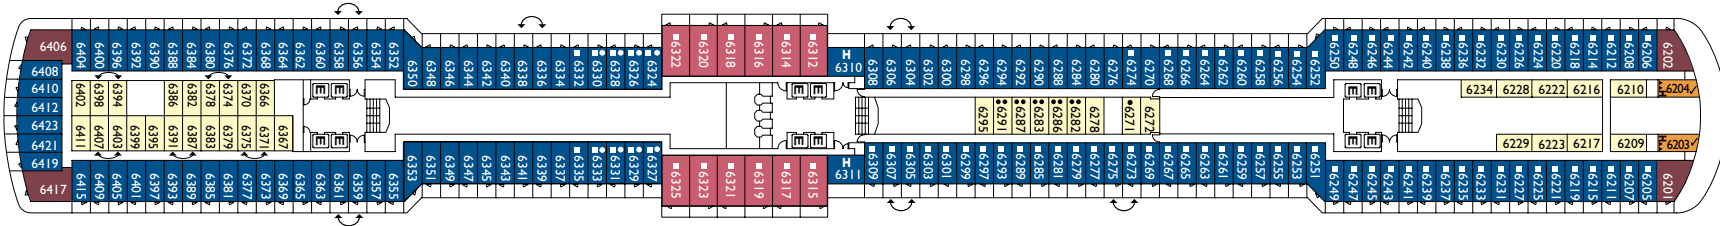

The form of perfection

Gross tonnage: 92.600 t | **Length:** 294 m | **Width:** 32,25 m | **Cruising speed:** 21,6 knots | **Max speed:** 23,6 knots

Interior cabins

Camelia, Narciso, Giglio, Ortensia, Ibisco, Petunia

- single sofa bed
- ▲▲ 2 low beds that cannot be converted into a double
- ◇ 1 double bed that cannot be converted into two low beds

DECK 12 - GIRASOLE

DECK 11 - FUXIA

DECK 10 - MAGNOLIA

DECK 9 - ORCHIDEA

DECK 8 - PETUNIA

DECK 7 - IBISCO

DECK 6 - ORTENSIA

DECK 5 - GIGLIO

DECK 4 - CAMELIA

DECK 3 - AZALEA

DECK 2 - GARDENIA

DECK 1 - NARCISO