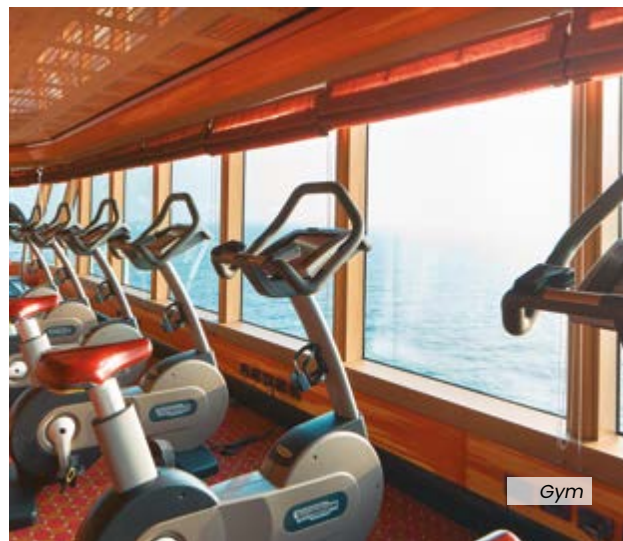

Costa **Deliziosa.**

The form of perfection

Gross tonnage: 92.600 t | **Length:** 294 m | **Width:** 32,25 m | **Cruising speed:** 21,6 knots | **Max speed:** 23,6 knots

Interior cabins

Camelia, Narciso, Giglio, Ortensia, Ibisco, Petunia

Sea view cabins

Camelia, Narciso, Ortensia, Ibisco

Sea balcony cabins

Camelia, Giglio, Ortensia, Ibisco, Petunia

Suites

Mini Suite with ocean view balcony.

Camelia, Giglio, Ibisco, Petunia

Suite with ocean view balcony.

Giglio, Ortensia, Ibisco, Petunia

Panorama Suite with ocean view balcony.

Camelia, Giglio, Ortensia, Ibisco, Petunia

Gran Suite with ocean view balcony.

Ibisco

TASTE

• 6 restaurants, including the Club Restaurant, the Archipelago Restaurant, the Sushino at Costa, requiring payment, by reservation and the Pizzeria Pummid'Oro requiring payment • 11 bars and lounges, including the Gelateria-Cioccolateria Amarillo and a Wine Bar requiring payment.

WELLNESS AND SPORT

• The Solemio wellness center: on two decks, with gym, thermal baths, thalassotherapy pool, treatment rooms, sauna, Turkish bath, UVA solarium • 5 hot tubs • 4 pools, including two with automatic cover • Multisport field • Outside jogging route.

ENTERTAINMENT

• Theater on three decks • Casino • Club • deck pool with automatic glass roof and giant screen • Toboga water slide • Library • Shop Gallery • Mondovirtuale • Peppa Pig Area • Squok Club • Baby pool.

Gym