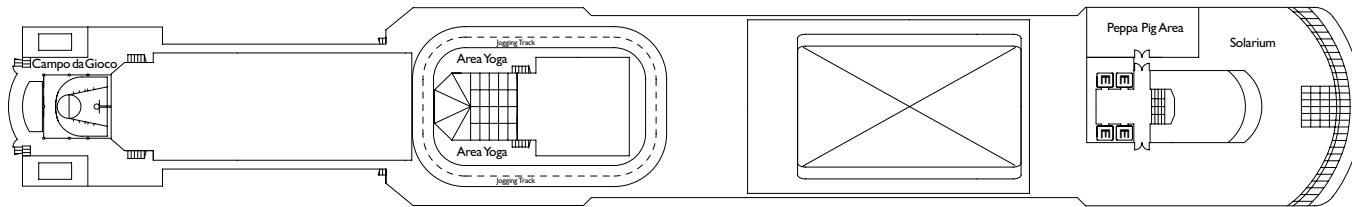

NB: double beds are available in all categories of cabin.

3rd and 4th beds are available in all categories.

- ✓ cabins with partially limited view
- X cabins without views
- H cabins for disabled guests
- C interconnecting cabins
- E lift
- 1 high bed

- single sofa bed
- ▲▲ 2 low beds that cannot be converted into a double
- 1 double bed that cannot be converted into two low beds