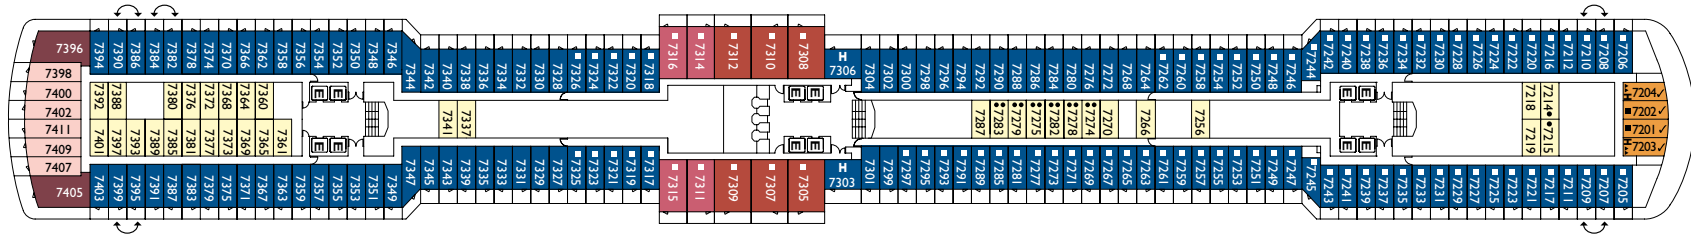

The form of perfection

Gross tonnage: 92.600 t | **Length:** 294 m | **Width:** 32,25 m | **Cruising speed:** 21,6 knots | **Max speed:** 23,6 knots

Interior cabins

Camelia, Narciso, Giglio, Ortensia, Ibisco, Petunia

- single sofa bed
- ▲▲ 2 low beds that cannot be converted into a double
- ◇ 1 double bed that cannot be converted into two low beds

DECK 12 - GIRASOLE

DECK 11 - FUXIA

DECK 10 - MAGNOLIA

DECK 9 - ORCHIDEA

DECK 8 - PETUNIA

DECK 7 - IBISCO

DECK 6 - ORTENSIA

DECK 5 - GIGLIO

DECK 4 - CAMELIA

DECK 3 - AZALEA

DECK 2 - GARDENIA

DECK 1 - NARCISO