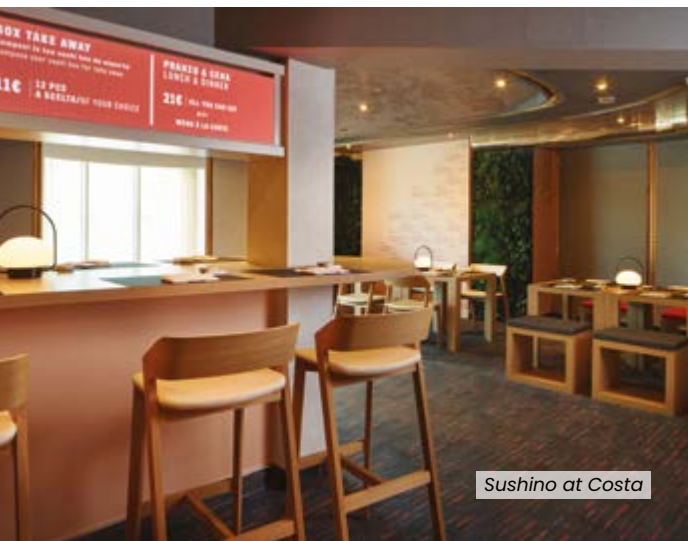

Giglio, Ortensia, Ibisco, Petunia

Panorama Suite with ocean view balcony.

Camelia, Giglio, Ortensia, Ibisco, Petunia

Gran Suite with ocean view balcony.

Ibisco

TASTE

• 6 restaurants, including the Club Restaurant, the Archipelago Restaurant, the Sushino at Costa, requiring payment, by reservation and the Pizzeria Pummid'Oro requiring payment • 11 bars and lounges, including the Gelateria-Cioccolateria Amarillo and a Wine Bar requiring payment.

ENTERTAINMENT

• Theater on three decks • Casino • Club • deck pool with automatic glass roof and giant screen • Toboga water slide • Library • Shop Gallery • Mondovirtuale • Peppa Pig Area • Squok Club • Baby pool.