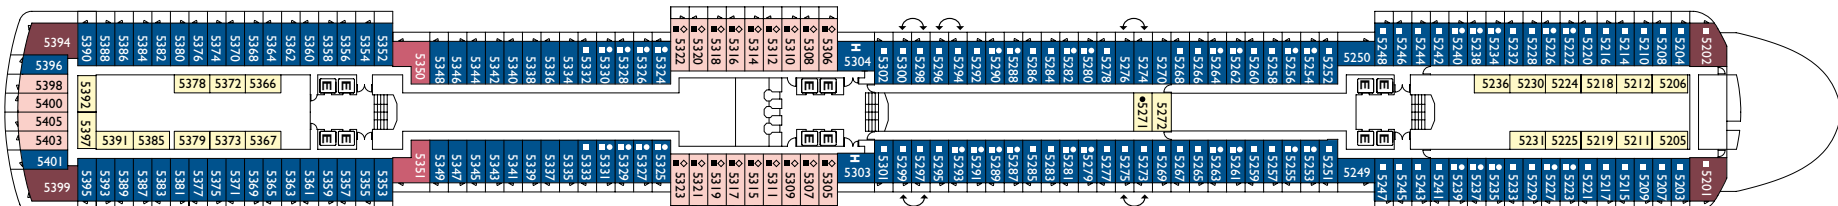

The form of perfection

Gross tonnage: 92.600 t | **Length:** 294 m | **Width:** 32,25 m | **Cruising speed:** 21,6 knots | **Max speed:** 23,6 knots

Interior cabins

Camelia, Narciso, Giglio, Ortensia, Ibisco, Petunia

- single sofa bed
- ▲▲ 2 low beds that cannot be converted into a double
- ◇ 1 double bed that cannot be converted into two low beds

DECK 12 - GIRASOLE

DECK 11 - FUXIA

DECK 10 - MAGNOLIA

DECK 9 - ORCHIDEA

DECK 8 - PETUNIA

DECK 7 - IBISCO

DECK 6 - ORTENSIA

DECK 5 - GIGLIO

DECK 4 - CAMELIA

DECK 3 - AZALEA

DECK 2 - GARDENIA

DECK 1 - NARCISO