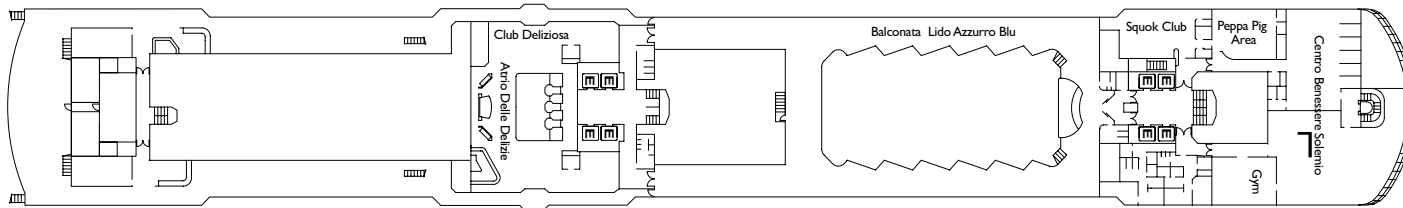

Sushino at Costa

Gym

Theater Duse

NB: double beds are available in all categories of cabin.

3rd and 4th beds are available in all categories.

- ✓ cabins with partially limited view
- X cabins without views
- H cabins for disabled guests
- C interconnecting cabins
- E lift
- 1 high bed

- single sofa bed
- ▲▲ 2 low beds that cannot be converted into a double
- ◇ 1 double bed that cannot be converted into two low beds

DECK 12 - GIRASOLE

DECK 11 - FUXIA

DECK 10 - MAGNOLIA

DECK 9 - ORCHIDEA