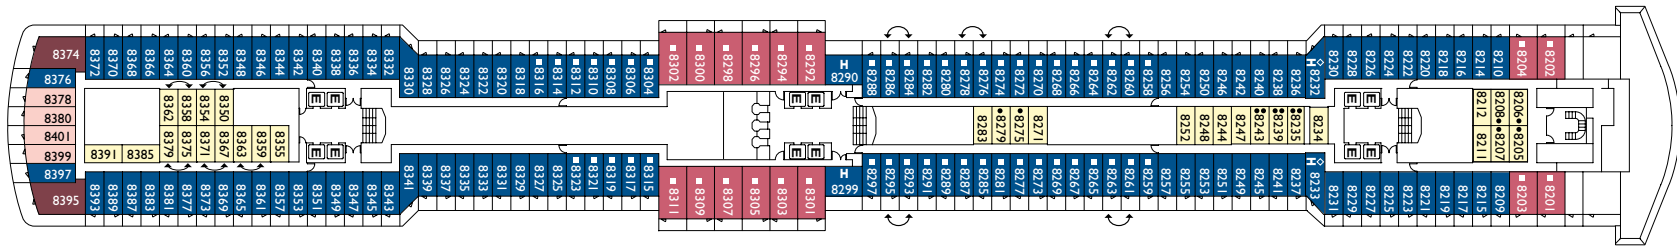

The form of perfection

Gross tonnage: 92.600 t | **Length:** 294 m | **Width:** 32,25 m | **Cruising speed:** 21,6 knots | **Max speed:** 23,6 knots

Interior cabins

Camelia, Narciso, Giglio, Ortensia, Ibisco, Petunia

- single sofa bed
- ▲▲ 2 low beds that cannot be converted into a double
- ◇ 1 double bed that cannot be converted into two low beds

DECK 12 - GIRASOLE

DECK 11 - FUXIA

DECK 10 - MAGNOLIA

DECK 9 - ORCHIDEA

DECK 8 - PETUNIA

DECK 7 - IBISCO

DECK 6 - ORTENSIA

DECK 5 - GIGLIO

DECK 4 - CAMELIA

DECK 3 - AZALEA

DECK 2 - GARDENIA

DECK 1 - NARCISO