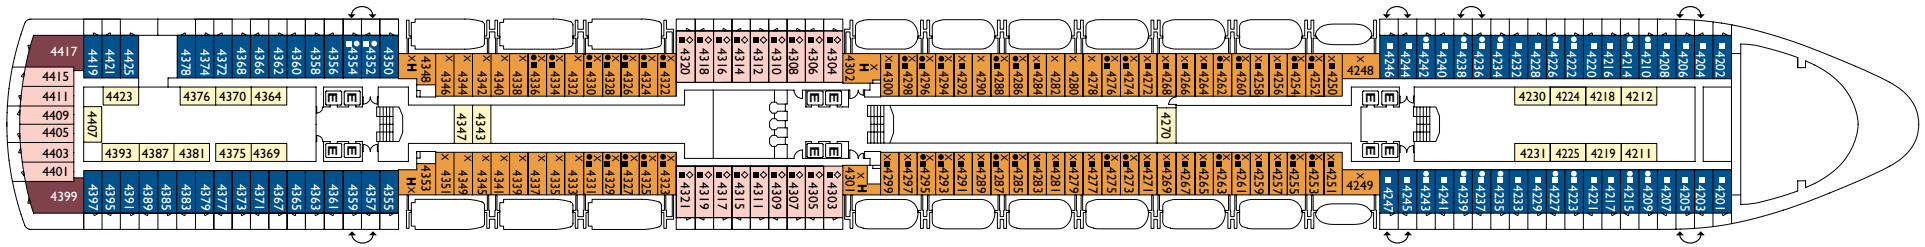

The form of perfection

Gross tonnage: 92.600 t | **Length:** 294 m | **Width:** 32,25 m | **Cruising speed:** 21,6 knots | **Max speed:** 23,6 knots

Interior cabins

Camelia, Narciso, Giglio, Ortensia, Ibisco, Petunia

- single sofa bed
- ▲▲ 2 low beds that cannot be converted into a double
- ◇ 1 double bed that cannot be converted into two low beds

DECK 12 - GIRASOLE

DECK 11 - FUXIA

DECK 10 - MAGNOLIA

DECK 9 - ORCHIDEA

DECK 8 - PETUNIA

DECK 7 - IBISCO

DECK 6 - ORTENSIA

DECK 5 - GIGLIO

DECK 4 - CAMELIA

DECK 3 - AZALEA

DECK 2 - GARDENIA

DECK 1 - NARCISO